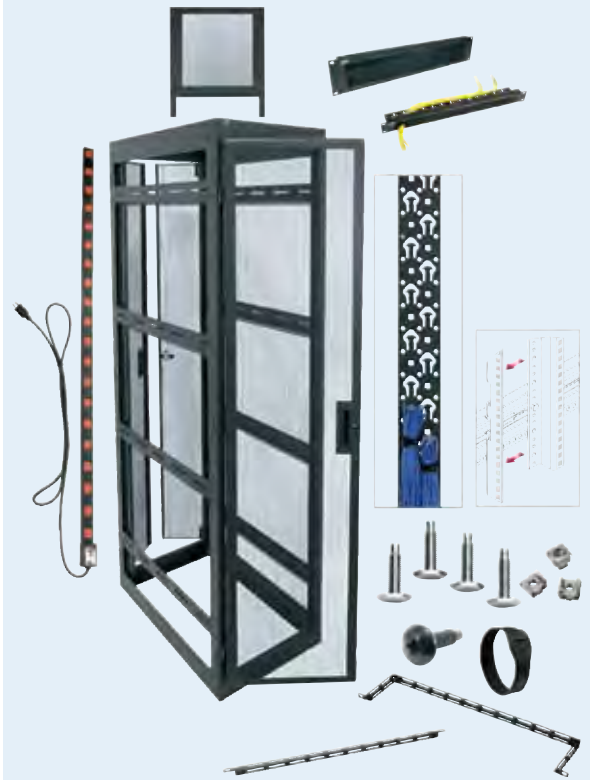

Power Distribution

- 1 qty 20 Amp, 20 outlet power strip with cord (PDT-2020C-NS)

Accessories

- Solid front and configurable rear door, locking
- 10-32 threaded rack screws, 100 qty
- Leveling feet, 4 qty
- Side panels (as noted in table)
- Ganging hardware (MRK open side models only)

Configured Enclosure Systems

MRK Series Configured NVR/DVR Enclosures

Ship complete with:

- 64% open area front door
- 79% open area split rear door
- 20 Amp, 20 outlet power strip with cord (PDT-2020C-NS)
- 64% open area top
- 3-1/4" width vertical lacer strip (LACE-44-OP)
- Horizontal lacer bars, four 'L' shaped straight and two 4" offset
- One each 1 space and 2 space brush grommet
- Velcro® cable management straps
- Side panels (as noted in table)
- Ganging hardware (models without side panels only)
- Leveling feet

DVR Enclosure

- Two pairs 10-32 threaded rackrail
- 10-32 threaded rack screws, 100 qty

NVR Enclosure

- Two pairs cage nut style rackrail
- One pair of cage nut style Z-rail adaptors
- 6 mm threaded cage nuts & rack screws, 100 qty
- 10-32 threaded cage nuts & rack screws, 50 qty

Part #	Racking Height	Overall Height	Useable Depth	Overall Depth	Overall Width	Includes Side Panels
MRK-4431-DVR	77" (44 space)	83-1/8"	29"	31-3/8"	23-1/4"	Yes
MRK-4431-DVR-AB	77" (44 space)	83-1/8"	29"	31-3/8"	22"	No
MRK-4436-NVR	77" (44 space)	83-1/8"	33-9/16"	36"	23-1/4"	Yes
MRK-4436-NVR-AB	77" (44 space)	83-1/8"	33-9/16"	36"	22"	No