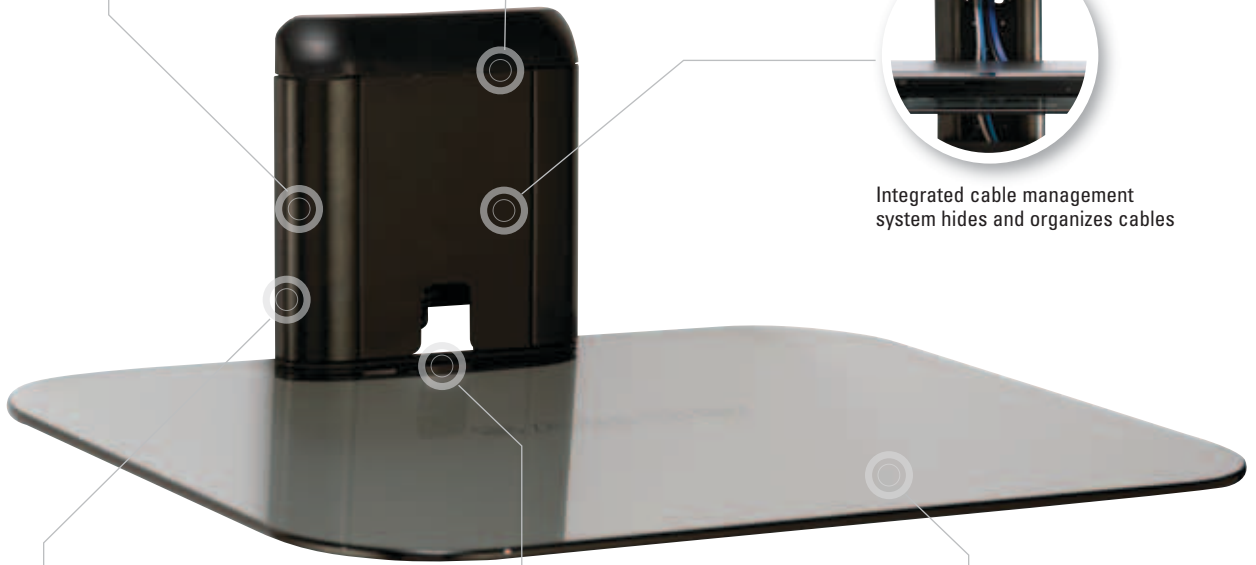

SANUS Single Accessory Shelf

The new SANUS VMA401 on-wall component shelf mounts directly under wall-mounted TVs for a sleek, streamlined look. Its thick tempered-glass shelf can support up to 15 lbs. of AV equipment. The center column features a cable management system to conceal cables and wiring, creating a clean and organized appearance. The VMA401 easily attaches to any wall surface - no studs required!

All hardware included for easy mounting on sheetrock or concrete

Combine more than one VMA401 unit for a multi-shelf, customized solution

Integrated cable management system hides and organizes cables

Slim profile works well with mounted ultra-thin flat-panel TVs

Micro-adjustment feature ensures unit is at the perfect height

Thick-tempered glass can hold up to 15 lbs. of AV gear

SANUS SINGLE ACCESSORY SHELF

MODEL.....VMA401
WEIGHT CAPACITY..... 15 lbs.
AVAILABILITYQ1 2012