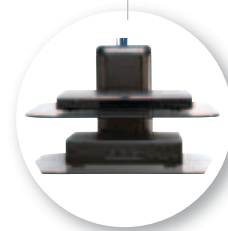

SANUS Single Accessory Shelf

The new SANUS VMA401 on-wall component shelf mounts directly under wall-mounted TVs for a sleek, streamlined look. Its thick tempered-glass shelf can support up to 15 lbs. of AV equipment. The center column features a cable management system to conceal cables and wiring, creating a clean and organized appearance. The VMA401 easily attaches to any wall surface - no studs required!

All hardware included for easy mounting on sheetrock or concrete

Combine more than one VMA401 unit for a multi-shelf, customized solution

Integrated cable management system hides and organizes cables

Slim profile works well with mounted ultra-thin flat-panel TVs

Micro-adjustment feature ensures unit is at the perfect height

Thick-tempered glass can hold up to 15 lbs. of AV gear

SANUS SINGLE ACCESSORY SHELF

MODEL.....VMA401
WEIGHT CAPACITY..... 15 lbs.
AVAILABILITYQ1 2012