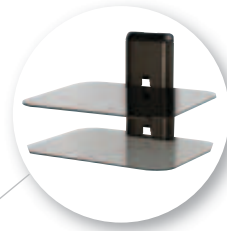

SANUS Single Accessory Shelf

The new SANUS VMA401 on-wall component shelf mounts directly under wall-mounted TVs for a sleek, streamlined look. Its thick tempered-glass shelf can support up to 15 lbs. of AV equipment. The center column features a cable management system to conceal cables and wiring, creating a clean and organized appearance. The VMA401 easily attaches to any wall surface - no studs required!

All hardware included for easy mounting on sheetrock or concrete

Combine more than one VMA401 unit for a multi-shelf, customized solution

Integrated cable management system hides and organizes cables

Slim profile works well with mounted ultra-thin flat-panel TVs

Micro-adjustment feature ensures unit is at the perfect height

Thick-tempered glass can hold up to 15 lbs. of AV gear

SANUS SINGLE ACCESSORY SHELF

MODEL.....VMA401
WEIGHT CAPACITY..... 15 lbs.
AVAILABILITYQ1 2012