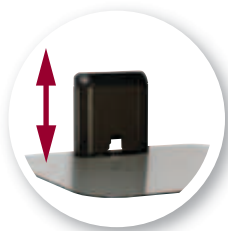

SANUS Single Accessory Shelf

The new SANUS VMA401 on-wall component shelf mounts directly under wall-mounted TVs for a sleek, streamlined look. Its thick tempered-glass shelf can support up to 15 lbs. of AV equipment. The center column features a cable management system to conceal cables and wiring, creating a clean and organized appearance. The VMA401 easily attaches to any wall surface - no studs required!

All hardware included for easy mounting on sheetrock or concrete

Combine more than one VMA401 unit for a multi-shelf, customized solution

Integrated cable management system hides and organizes cables

Slim profile works well with mounted ultra-thin flat-panel TVs

Micro-adjustment feature ensures unit is at the perfect height

Thick-tempered glass can hold up to 15 lbs. of AV gear

SANUS SINGLE ACCESSORY SHELF

MODEL.....VMA401
WEIGHT CAPACITY..... 15 lbs.
AVAILABILITYQ1 2012