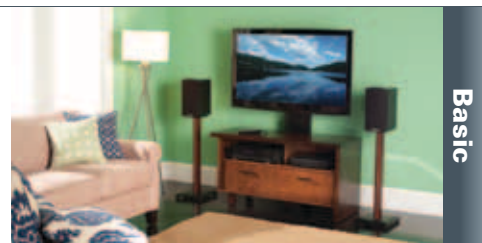

# SANUS Basic Series Furniture

Tool-less assembly makes setting up the new SANUS Foundations BFV546 AV stand, designed to hold TVs up to 50", easier than ever. Comprised of both light and dark walnut finishes, this piece is constructed of beautiful hardwood to add a classic feel to any room. Two large drawers keep remotes and AV equipment organized and adjustable feet keep the BFV546 stable on any surface. The stand's large middle shelf easily fits a center channel speaker or two components, and the removable back panel allows easy access to the back of any gear.

Basic

Quick and easy assembly without the need for tools

Middle shelf can easily accommodate center channel speaker or two components

Removable back panel provides quick and easy access to components

Adjustable feet ensure furniture is level on any surface

Dual pull-out media drawers help organize remotes, gaming equipment and other devices