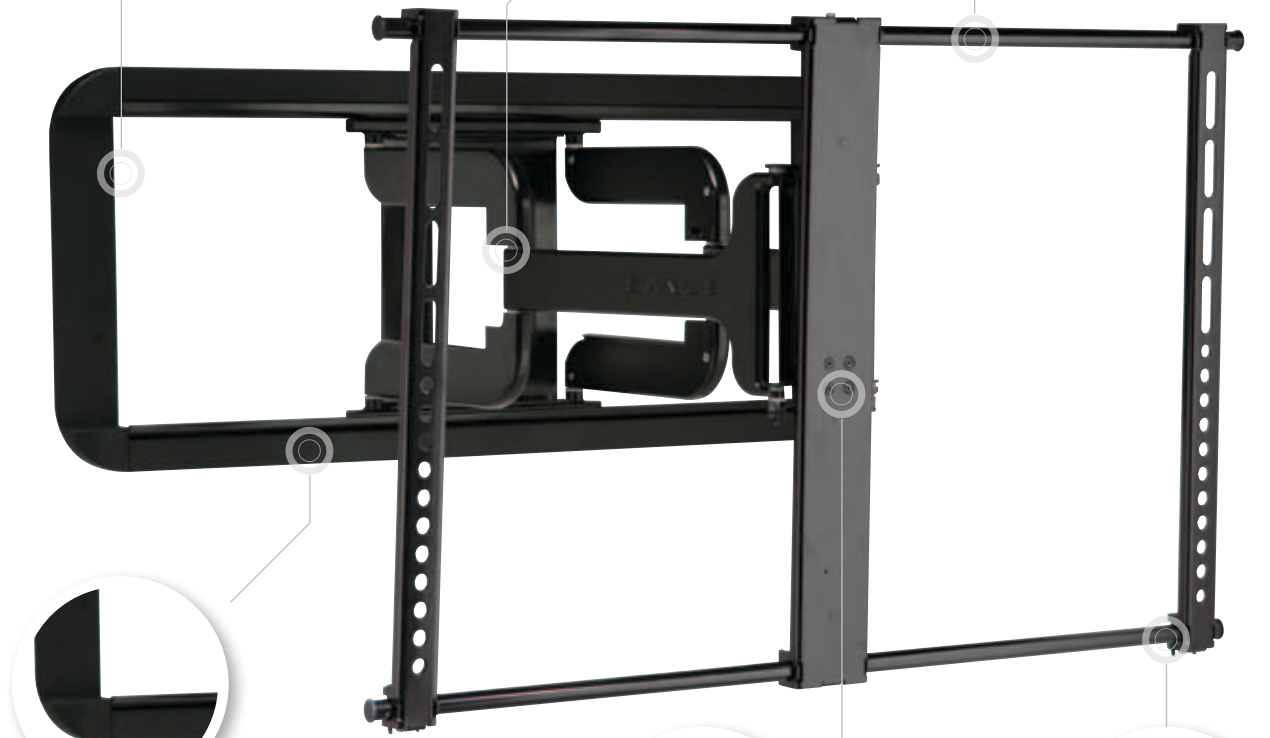

# SANUS Super Slim Full-Motion Mounts

The new Super Slim full-motion VLF320 mount places flat-panel TVs incredibly close to the wall while still offering full-motion capabilities. An integrated cable management system hides all wiring and cabling within the extension arm and decorative covers conceal mounting hardware for a clean, finished look. The VLF320 also allows TVs to tilt with the touch of a finger, and post-install leveling adjustments ensure your TV is perfectly positioned after hanging.

Full-Motion

Super Slim design sits just 1.23" from the wall, accentuating the sleek look of ultra-thin TVs

Integrated cable management system conceals cables within extension arm

Extends 20" from wall

Decorative covers conceal mounting hardware for a finished look

Post-install leveling adjustments ensure TV is perfectly positioned

Easily tilt TV with the touch of a finger

## SANUS SUPER SLIM FULL-MOTION MOUNTS

MODEL..... VLF320  
 TV SIZE RANGE..... 37" – 84"  
 WEIGHT CAPACITY..... 125 lbs.  
 AVAILABILITY ..... Q1 2012