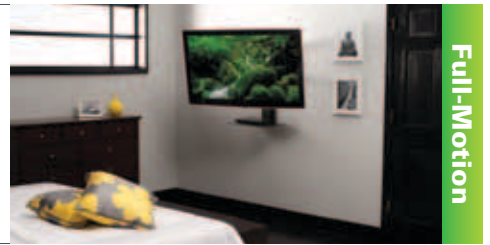

SANUS Super Slim Full-Motion Mounts

Like the VLF320, the new Super Slim full-motion VMF322 mount offers full-motion capabilities while positioning flat-panel TVs unbelievably close to the wall. Plus, with an integrated cable management system that conceals wiring within the extension arm, you're sure to be left with a clean, finished look. The new VMF322 also allows TVs to tilt with the touch of a finger as well as post-install leveling adjustments to ensure your TV is always perfectly positioned.

Integrated cable management system conceals cables within extension arm

Post-install leveling adjustments ensure TV is perfectly positioned

Easily tilt TV with the touch of a finger

Extends 22" from wall

Super Slim design sits just 1.4" from the wall, accentuating the sleek look of ultra-thin TVs

SANUS SUPER SLIM FULL-MOTION MOUNTS

MODEL..... VMF322
 TV SIZE RANGE..... 26" – 47"
 WEIGHT CAPACITY..... 60 lbs.
 AVAILABILITY Q1 2012