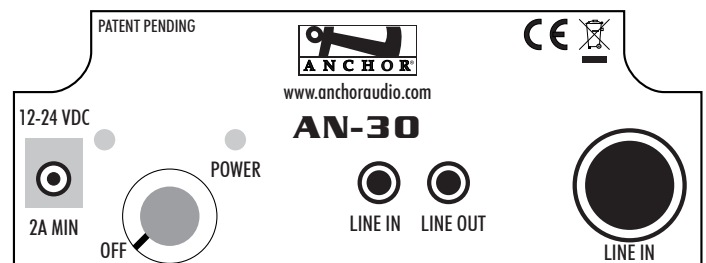

AN-30 MODELS

AN-30 AC powered speaker monitor

(AN-30 Control Panel)