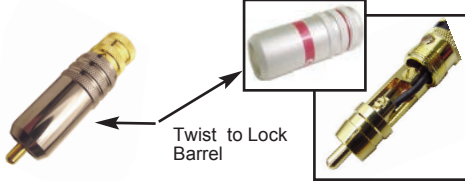

CALRAD

30 Series - Audio Connectors

LOCKING RCA PLUGS

Small Slotted
Screw Driver
Required

30-607-BK 30-607-RD

Locking RCA plug for up to 8 mm wire. Locking black chrome barrel comes with black or red color ID band. Teflon insulator. .35" cable opening.

30-607S-COLOR

Solderless locking RCA plug w/ screw terminals for up to 8 mm wire. Teflon insulator with .35" cable opening. Barrel comes with matte silver finish. Available with black, blue, green, red, white and yellow bands. Also available with black chrome barrel

SOLDER AND SOLDERLESS LOCKING RCA PLUGS

Locking RCA Audio & Video Plugs offer secure connections for open environments where cables can be accidentally disconnected. Both are gold plated with barrel that screws down, compressing the contacts onto the jacks. Available in either solder or solderless models and both accept cable up to .35".

RCA PLUGS WITH GROUNDING CABLE CLAMP,

Gold plated RCA Audio & Video Plugs. When the barrel is tightened onto the body of the connector, 6 fingers secure the outer jacket of the cable to the connector.

SOLDER VERSION