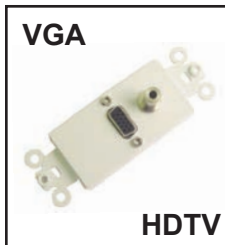

### 28-160 SINGLE HIGH DENSITY DB-15 FEED-THRU AND DUAL RCA FEED-THRU JACKS

White plastic insert plate. HD-DB-15 high density Female to Female jack with red/white RCA Female to Female jacks. Includes mounting hardware.

**28-160**.....Nickel

**28-160G**.....Gold

VGA

HDTV

### 28-109-P SINGLE COAX JACK

Single gold plated feed-thru F connector on a plastic plate. Insert color is white. Includes mounting hardware.

### 28-161-3.5 HIGH DENSITY DB-15 AND 3.5MM FEEDTHRU JACKS

White plastic insert plate. with (1) HD-DB-15 high density Female to Female jack and (1) 3.5mm Female to Female stereo jack. nickel plated connectors. Includes mounting hardware.