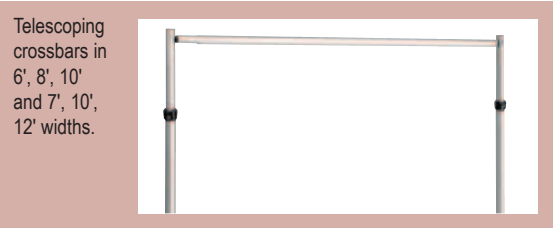

**DRAPE PANELS**

Overall Size H x W		Drapery Panels		
ft.	cm.	Black	Blue	Gray
4' x 13'	122 x 396	x	x	x
12' x 13'	366 x 396	x	x	x
16' x 13'	488 x 396	x	x	x

**TELESCOPIC DRAPERY UPRIGHT**

Height Extension Range	Telescopic Drapery Upright (2 Required)
ft.	cm.
3' - 5'	91 - 152
7' - 12'	213 - 366
9' - 16'	274 - 488

**TELESCOPIC DRAPERY CROSSBARS**

Fixed Stops	Telescopic Drapery Crossbar
ft.	cm.
6', 8', 10'	183, 244, 305
7', 10', 12'	213, 305, 366

**FLAT STEEL BASE WITH MOUNTING STUD**

in.	Size	For Use With
	cm.	
18" x 18" x 3/16"	46 x 46 x 1/2	3' to 5' uprights
18" x 18" x 3/8"	46 x 46 x 1	7' to 12' and 9' to 16' uprights