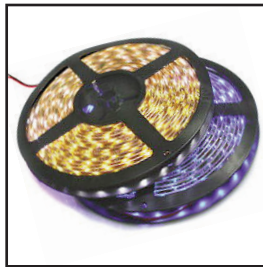

For use in Car's or truck's. Provides a bright pure white light for reading. Never gets hot, easy to handle and operate. Terminates to a male cigarette lighter connector with ON/OFF switch. Over 50 year Avg. L.E.D lamp life.Fuse protected.

Specifications:

Power 8 L.E.D lamps operates on 12Vdc.
Current consumption250mA.
Gooseneck length.....12"
Material colorBlack

2-WIRE / 4 WIRE 12VDC L.E.D. STRIP LIGHTING

92-300 White 2-Wire LED Strip Lighting. 16 ft. rolls.

92-301 RGB 4-Wire LED Strip Lighting. 16 ft rolls.

Mini LED Flashlights

- 92-203-BK**.....Black
- 92-203-BU**.....Blue
- 92-203-GY**.....Grey
- 92-203-RD**.....Red
- 92-203-WH**.....White

Calrads new line of L.E.D. waterproof strip lighting provides the unique ability to select each independant color of Red, Green or Blue or combinations to create(256 shade levels each color, 16 million shades) of lighting in a small thin form factor. The flexible silicon PCB can be bent to a maximum radius of 2cm. 50 L.E.D's per meter 4 watts per meter. Cut between every 3 LEDs to create the size length for your application. Creates stunning visual effects, Little or no heat, Solid-state, high shock / vibration resistant, very bright & low power consumption. 16 ft. String requires a 12Vdc, 1.5 amp power supply.

92-200 6" AVIATOR COMPACT FLASHLIGHT

Shock proof construction, heavy duty machined Aircraft Aluminium with high quality black anodized finish.

Fully adjustable focus head. All weather housing with sealed O-ring lamp and battery housing. One-handed tail rubber push button switch.