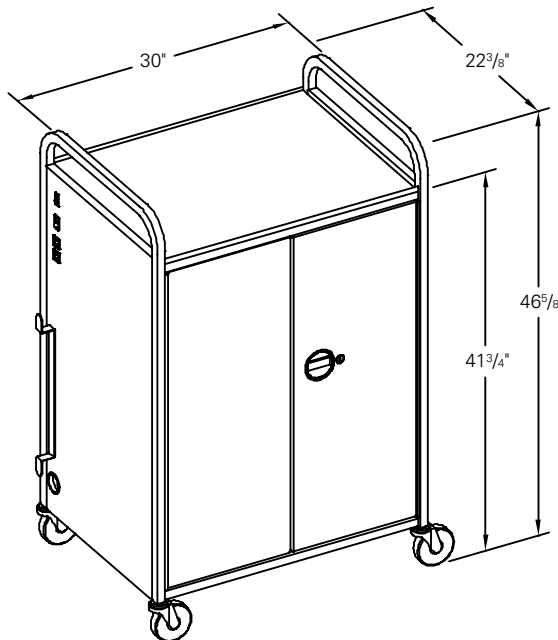

USB Charging Ports in Lockable Drawers

Master PC Connection and Outlets

Da-Lite Screen Company LLC

3100 North Detroit Street
P.O. Box 137
Warsaw, IN 46581-0137 U.S.A.
Phone: 574.267.8101
Toll Free: 800.622.3737
Fax: 574.267.7804
Toll Free Fax: 877.325.4832
www.da-lite.com
info@da-lite.com