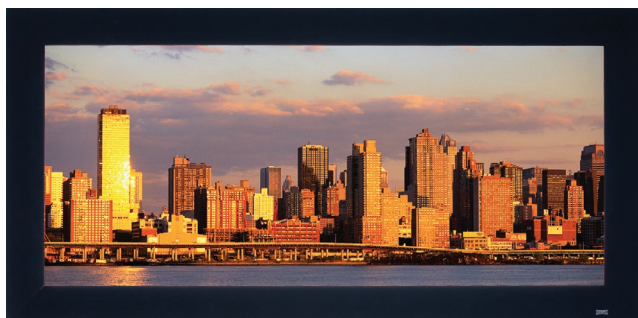

CINEMASCOPE (2.35:1) TO HDTV (1.78:1) FORMATS

Cinemascope (2.35:1) Format Sizes				Masked to HDTV (1.78:1) Format Sizes				Overall Dimensions H x W	
Viewing Area H x W		Nominal Diagonal		Viewing Area H x W		Nominal Diagonal		Overall Dimensions H x W	
in.	cm.	in.	cm.	in.	cm.	in.	cm.	in.	cm.
49" x 115"	124 x 292	125"	318	49" x 87"	124 x 221	100"	254	65" x 131"	165 x 333
52" x 122"	132 x 310	133"	338	52" x 92"	132 x 234	106"	269	68" x 138"	173 x 351
54" x 126"	137 x 320	138"	351	54" x 96"	137 x 244	110"	279	70" x 142"	178 x 361
58" x 136 1/2"	147 x 347	148"	376	58" x 104"	147 x 264	119"	302	74" x 152 1/2"	188 x 387
65" x 153"	165 x 389	166"	422	65" x 116"	165 x 295	133"	338	81" x 169"	206 x 429
78" x 183 1/2"	198 x 466	199"	505	78" x 139"	198 x 353	159"	404	94" x 199 1/2"	239 x 507
81 1/2" x 192"	207 x 488	208"	528	81 1/2" x 145"	207 x 368	166"	422	97 1/2" x 208"	248 x 528

HDTV (1.78:1) TO NTSC VIDEO (1.33:1) FORMATS

HDTV (1.78:1) Format Sizes				Masked to NTSC Video (1.33:1) Format Sizes				Overall Dimensions H x W	
Viewing Area H x W		Nominal Diagonal		Viewing Area H x W		Nominal Diagonal		Overall Dimensions H x W	
in.	cm.	in.	cm.	in.	cm.	in.	cm.	in.	cm.
65" x 116"	165 x 295	133"	338	65" x 86"	165 x 218	108"	274	81" x 132"	206 x 335
78" x 139"	198 x 353	159"	404	78" x 104"	198 x 264	130"	330	94" x 155"	239 x 394
94 1/2" x 168"	240 x 427	193"	490	94 1/2" x 126"	240 x 320	158"	401	110 1/2" x 184"	281 x 467
108" x 192"	274 x 488	220"	559	108" x 144"	274 x 366	180"	457	124" x 208"	315 x 528

Da-Lite Screen Company, Inc.
3100 North Detroit Street
P.O. Box 137
Warsaw, IN 46581-0137 U.S.A.
Phone: 574.267.8101
Toll Free: 800.622.3737
Fax: 574.267.7804
Toll Free Fax: 877.325.4832
www.da-lite.com
info@da-lite.com