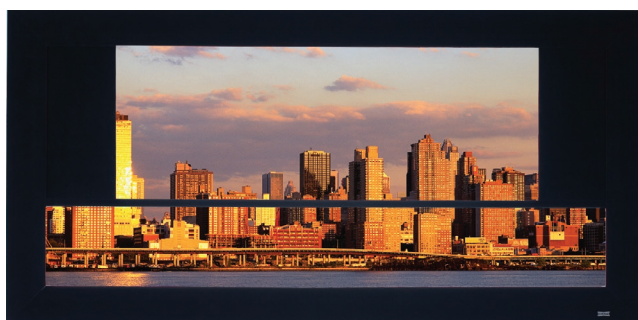

CINEMASCOPE (2.35:1) TO HDTV (1.78:1) FORMATS

Cinemascope (2.35:1) Format Sizes				Masked to HDTV (1.78:1) Format Sizes				Overall Dimensions H x W	
Viewing Area H x W		Nominal Diagonal		Viewing Area H x W		Nominal Diagonal		Overall Dimensions H x W	
in.	cm.	in.	cm.	in.	cm.	in.	cm.	in.	cm.
49" x 115"	124 x 292	125"	318	49" x 87"	124 x 221	100"	254	65" x 131"	165 x 333
52" x 122"	132 x 310	133"	338	52" x 92"	132 x 234	106"	269	68" x 138"	173 x 351
54" x 126"	137 x 320	138"	351	54" x 96"	137 x 244	110"	279	70" x 142"	178 x 361
58" x 136 1/2"	147 x 347	148"	376	58" x 104"	147 x 264	119"	302	74" x 152 1/2"	188 x 387
65" x 153"	165 x 389	166"	422	65" x 116"	165 x 295	133"	338	81" x 169"	206 x 429
78" x 183 1/2"	198 x 466	199"	505	78" x 139"	198 x 353	159"	404	94" x 199 1/2"	239 x 507
81 1/2" x 192"	207 x 488	208"	528	81 1/2" x 145"	207 x 368	166"	422	97 1/2" x 208"	248 x 528

HDTV (1.78:1) TO NTSC VIDEO (1.33:1) FORMATS

HDTV (1.78:1) Format Sizes				Masked to NTSC Video (1.33:1) Format Sizes				Overall Dimensions H x W	
Viewing Area H x W		Nominal Diagonal		Viewing Area H x W		Nominal Diagonal		Overall Dimensions H x W	
in.	cm.	in.	cm.	in.	cm.	in.	cm.	in.	cm.
65" x 116"	165 x 295	133"	338	65" x 86"	165 x 218	108"	274	81" x 132"	206 x 335
78" x 139"	198 x 353	159"	404	78" x 104"	198 x 264	130"	330	94" x 155"	239 x 394
94 1/2" x 168"	240 x 427	193"	490	94 1/2" x 126"	240 x 320	158"	401	110 1/2" x 184"	281 x 467
108" x 192"	274 x 488	220"	559	108" x 144"	274 x 366	180"	457	124" x 208"	315 x 528

Da-Lite Screen Company, Inc.
3100 North Detroit Street
P.O. Box 137
Warsaw, IN 46581-0137 U.S.A.
Phone: 574.267.8101
Toll Free: 800.622.3737
Fax: 574.267.7804
Toll Free Fax: 877.325.4832
www.da-lite.com
info@da-lite.com