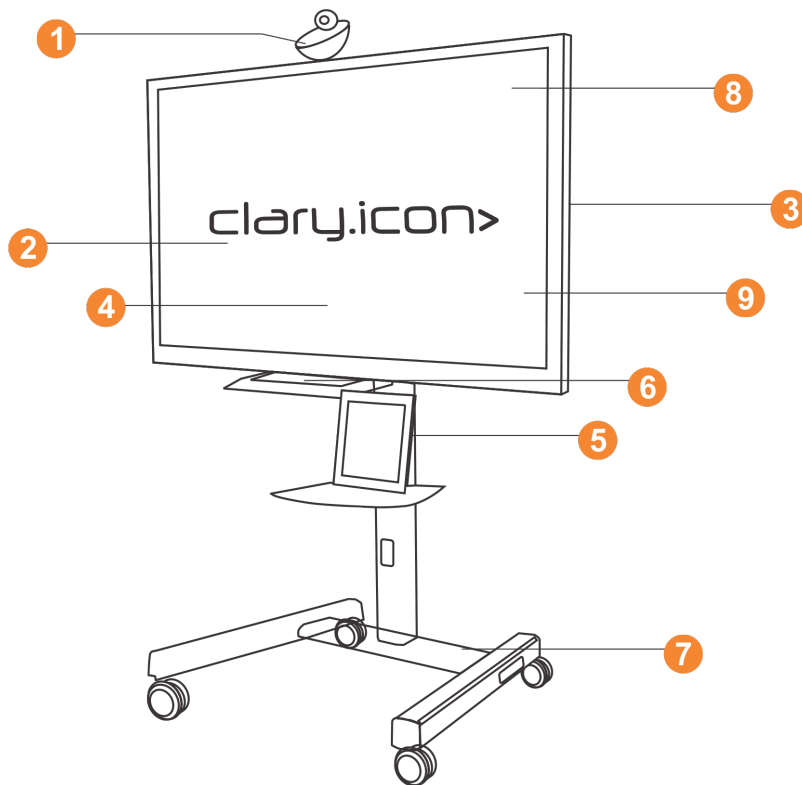

clary.icon>  
*Working together*

OneScreen™ 70

Clary Icon OneScreen™ is the world's first completely integrated collaboration solution. Now you can take your meetings and presentations to the next level.

- 1 PTZ camera featuring Carl Zeiss optics
- 2 Large 70-inch flat panel multi-touch display
- 3 Audio conferencing with built-in microphone and speakers
- 4 Multi-touch digital interactive whiteboard with powerful Hitachi Starboard software and gesture support
- 5 Wireless tablet for remote sharing and additional level of interactivity
- 6 Wireless keyboard with trackpad for enhanced interactivity
- 7 Optional mobile cart with a convenient tray for input devices
- 8 Windows 7 Professional pre-installed powered by an Intel Core i5 computer
- 9 Simultaneous H.323, SIP, Skype and Google video conferencing

Clary Icon OneScreen 70 with optional mobile cart

## PRODUCT HIGHLIGHTS

1080p PTZ camera featuring Carl Zeiss Standards-based, endpoint agnostic; connects to any H.323/SIP device and IM service such as Skype and Google Talk  
Highly responsive Infrared sensor for multi touch gestures  
Advanced handwriting recognition  
Accurate shape recognition with the included Intellipen  
Built-in conferencing and screen sharing capability for enhanced collaboration between starboard users  
Great integration with web browsers and search engines  
Powerful StarBoard software that allows you to present, annotate and share information  
Interactive business presentations and classroom lessons