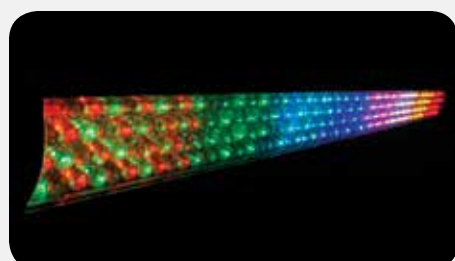

EZrail™ RGBA

EZrail™ RGBA is a battery-powered, linear wash light primarily designed for cable-free mobile applications. A rechargeable lithium-ion battery powers all 160 LEDs for up to 20 hours, using a single charge.

For complete specifications, visit ChauvetDJ.com

COLORstrip™ & COLORstrip™ Mini

COLORstrip™ and COLORstrip™ Mini are compact, linear wash lights designed for uplighting applications and eye-candy effects. They feature static colors as well as blackout, dimmer and strobe effects. Link multiple fixtures for dynamic runway chases.

COLORstrip™

- DMX Channels: 4
- Light Source: 384 LEDs (128 red, 128 green, 128 blue) 0.25 W (20 mA), 100,000 hours
- Weight: 4.5 lb (2 kg)
- Size: 38 x 2.5 x 6 in (965 x 64 x 152 mm)

COLORstrip™ Mini

- DMX Channels: 4
- Light Source: 192 LEDs (64 red, 64 green, 64 blue) 0.25 W (20 mA), 100,000 hours
- Weight: 3.3 lb (1.5 kg)
- Size: 19 x 3.8 x 5.1 in (484 x 97 x 130 mm)

COLORrail™ IRC

Optional IRC Remote sold separately

COLORrail™ IRC is a linear wash and effect light fitted with 320 RGB LEDs and featuring built-in, infrared (IR) technology. Create your own looks with eight sections of DMX control, or generate eye-catching chase and runway effects with built-in automated and sound-activated programs. Thanks to tightly packed and evenly distributed LEDs, color mixing and wall washing occur almost instantly. For wireless (non-DMX) control, use the COLORrail™ IRC with the optional IRC remote.