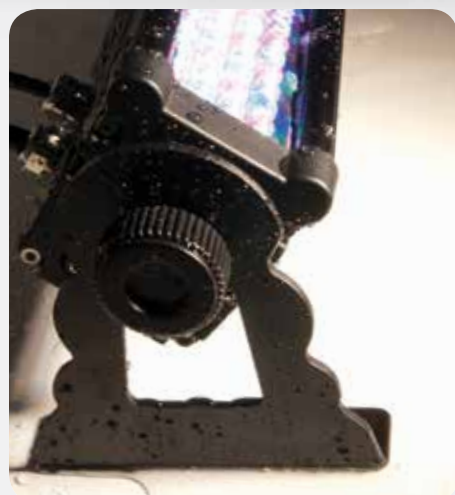

Optional IRC Remote sold separately

COLORrail™ IRC IP

COLORrail™ IRC IP is an outdoor-rated version of the COLORrail™ IRC (pictured below) and shares the outstanding features of its indoor counterpart, including 320 LEDs and built-in infrared technology (IR).

- DMX Channels: 2, 3, 4, 7, 14, or 26
- Light Source: 320 LEDs (128 red, 96 green, 96 blue) 0.25 W (20 mA), 100,000 hours
- Weight: 12.4 lb (5.6 kg)
- Size: 43.6 x 4.7 x 5.1 in (1,109 x 120 x 130 mm)

For complete specifications, visit ChauvetDJ.com

EZrail™ RGBA

EZrail™ RGBA is a battery-powered, linear wash light primarily designed for cable-free mobile applications. A rechargeable lithium-ion battery powers all 160 LEDs for up to 20 hours, using a single charge.

For complete specifications, visit ChauvetDJ.com

COLORstrip™ & COLORstrip™ Mini

COLORstrip™ and COLORstrip™ Mini are compact, linear wash lights designed for uplighting applications and eye-candy effects. They feature static colors as well as blackout, dimmer and strobe effects. Link multiple fixtures for dynamic runway chases.