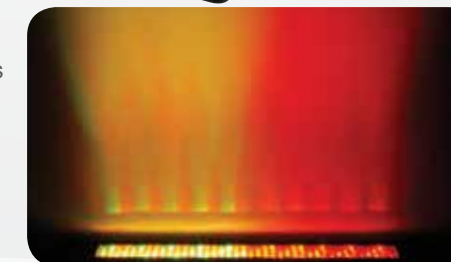

Optional IRC Remote sold separately

COLORrail™ IRC IP

COLORrail™ IRC IP is an outdoor-rated version of the COLORrail™ IRC (pictured below) and shares the outstanding features of its indoor counterpart, including 320 LEDs and built-in infrared technology (IR).

- DMX Channels: 2, 3, 4, 7, 14, or 26
- Light Source: 320 LEDs (128 red, 96 green, 96 blue) 0.25 W (20 mA), 100,000 hours
- Weight: 12.4 lb (5.6 kg)
- Size: 43.6 x 4.7 x 5.1 in (1,109 x 120 x 130 mm)

For complete specifications, visit ChauvetDJ.com

EZrail™ RGBA

EZrail™ RGBA is a battery-powered, linear wash light primarily designed for cable-free mobile applications. A rechargeable lithium-ion battery powers all 160 LEDs for up to 20 hours, using a single charge.

COLORrail™ IRC

Optional IRC Remote sold separately

COLORrail™ IRC is a linear wash and effect light fitted with 320 RGB LEDs and featuring built-in, infrared (IR) technology. Create your own looks with eight sections of DMX control, or generate eye-catching chase and runway effects with built-in automated and sound-activated programs. Thanks to tightly packed and evenly distributed LEDs, color mixing and wall washing occur almost instantly. For wireless (non-DMX) control, use the COLORrail™ IRC with the optional IRC remote.