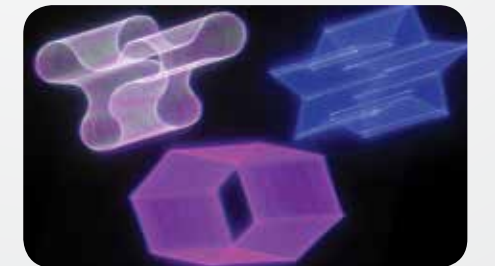

IR Remote included