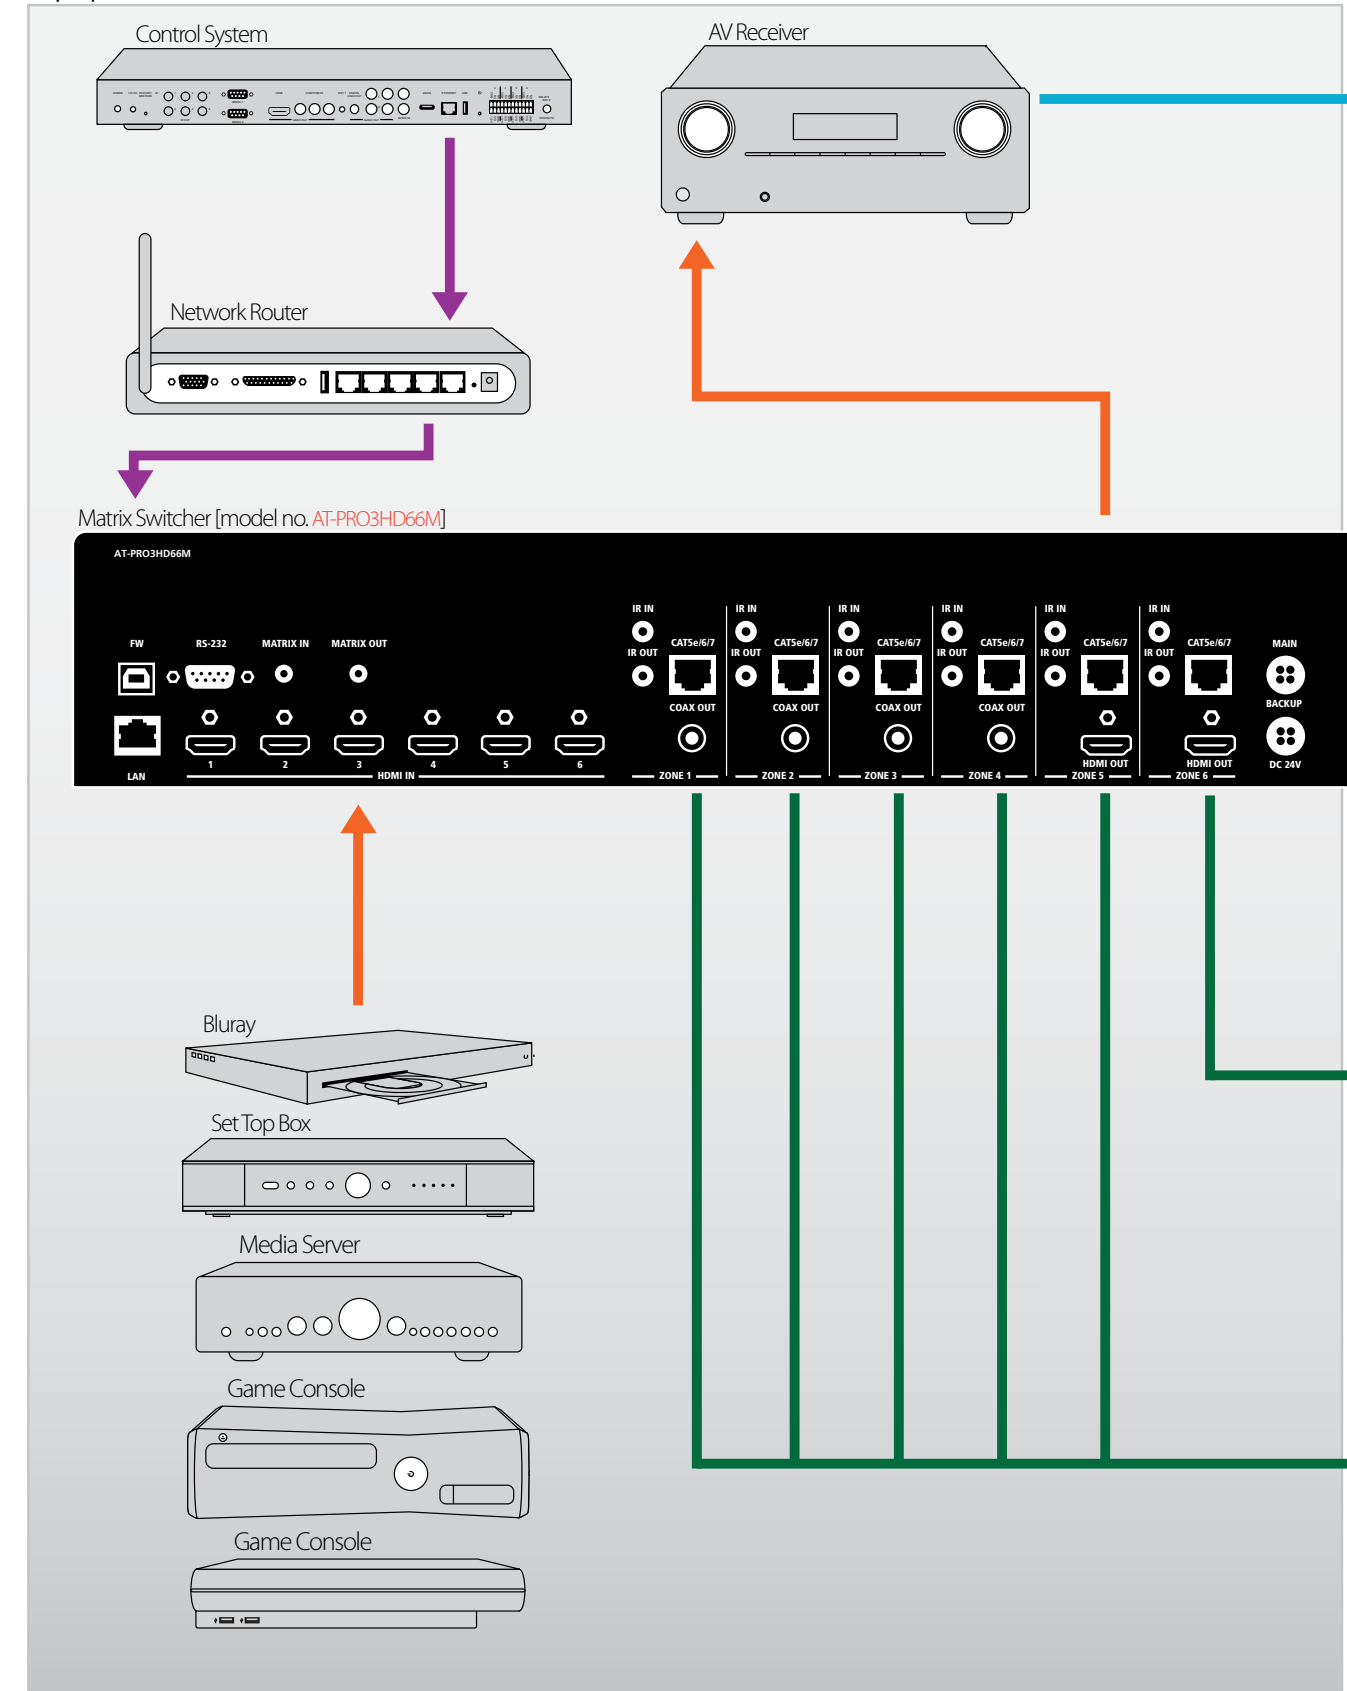

Atlona Large Residential Solutions

Fully connected: today's luxury homes are more connected than ever, with media distributed across many different spaces, from the kitchen to the home theater, from the patio poolhouse to the kids' bedrooms.

“I try to deliver reliable systems with maximum performance at a fair price to my customers regardless of the size of the project. Atlona has the same goal.”

Equipment Rack

Theater

Master Bedroom, Second Bedroom, Living Room Office and Kitchen