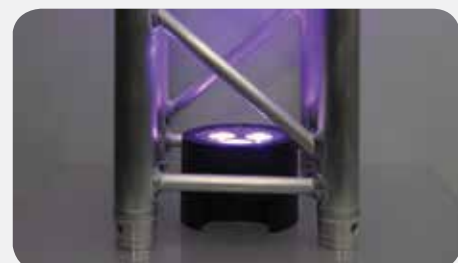

For complete specifications, visit ChauvetDJ.com