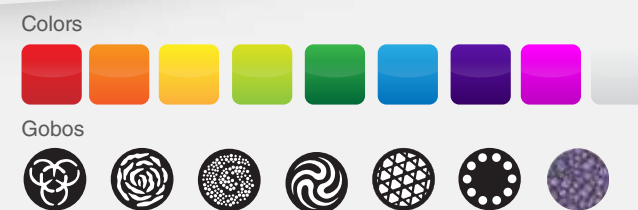

- DMX Channels: 8 or 14
- Light Source: 3 LEDs (white) 60 W (16 A), 50,000 hours
- Weight: 43.6 lb (19.8 kg)
- Size: 16.6 x 11.9 x 24 in (423 x 303 x 610 mm)

For complete specifications, visit [ChauvetDJ.com](http://ChauvetDJ.com)

NOW AVAILABLE IN WHITE

## Intimidator™ Spot LED 350

Intimidator™ Spot LED 350 is one of the most powerful fixtures in the acclaimed Intimidator™ line. A 75-watt LED, combined with superior optics, makes it considerably brighter than most higher watt LED fixtures currently on the market. This feature-packed moving head includes a motorized focus for projecting crisp, rotating gobos from most distances. A rotating, 3-facet prism splits the beam for maximum effects and coverage, while interchangeable gobos let you vary and customize the show.

## Intimidator™ Beam LED 350

Intimidator™ Beam LED 350 projects a tight, 4-degree beam for crisp aerial effects. Complete with an 8-position color wheel, a 5-position fixed gobo wheel with an animation effect and a 3-facet prism, it cuts through haze with lightning-fast speed, creating a brilliant shaft of light and defined aerial effects. It is a multipurpose moving head that converts to a powerful wash light by utilizing the built-in automated frost filter.