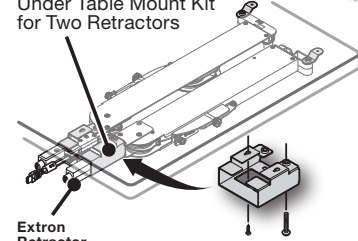

Extron Retractor Cable Retraction System for Cable Cubby Enclosures

Model	Version Description	Part Number
TMK 120 R	Mounts up to 2 Retractors - Black	70-1031-05

AAP SuperPlate Series

AAP - Architectural Adapter Plate for HDMI, DisplayPort, VGA, Stereo Audio, and USB

The AAP SuperPlate Series are double-space AAP - Architectural Adapter Plates with convenient, pass-through connectivity for HDMI, DisplayPort, VGA, Stereo Audio, or USB signals. For ease of installation, all connections utilize short, female to female pigtail cables.

FEATURES

- Double-space AAP – Architectural Adapter Plates for HDMI, DisplayPort, VGA, Stereo Audio, or USB
- Signals passed through unprocessed
- Supports DDC transmission
- Supports EDID communication for HDMI and VGA sources

Model	Version Description	Part Number
AAP SuperPlate 100	HDMI, VGA, Audio, USB - Black	70-1076-02
AAP SuperPlate 100	HDMI, VGA, Audio, USB - White	70-1076-03
AAP SuperPlate 110	HDMI, DisplayPort, Audio, USB - Black	70-1076-12
AAP SuperPlate 120	HDMI, DisplayPort, VGA, Audio - Black	70-1076-22
AAP SuperPlate 130	(2) HDMI, VGA, Audio - Black	70-1076-32