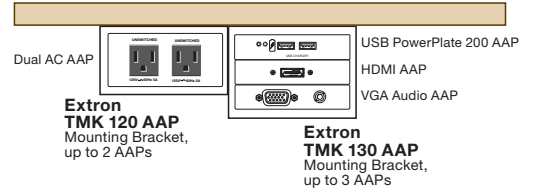

ARCHITECTURAL CONNECTIVITY

TMK 100 Series

Under Table Mounts for AAP - Architectural Adapter Plates

The Extron TMK 120 AAP and TMK 130 AAP are compact, under-table mounting kits for active and passive AAP - Architectural Adapter Plates. The TMK 120 AAP supports up to two single-space AAPs, while the TMK 130 AAP supports up to three AAPs. The kits utilize a simple two-piece design for ease of installation and assembly. The top portion of the kit provides full access to the AAP mounting lugs, washers, and nuts, as well as convenient keyhole openings for attachment to the table surface. The bottom portion mounts to the top portion, and surrounds and protects the connectivity plates and attached cables. Edges and corners are rounded to prevent clothing snags. The TMK 120 AAP and TMK 130 AAP are designed with flush sides so that multiple units can be seamlessly mounted side by side.

FEATURES

- Mount up to three AAPs, depending on the version
- Conveniently locates AV connectivity within reach of the system user
- Mounts securely beneath the furniture surface
- Mounting hardware included
- Available in a black powder coat finish