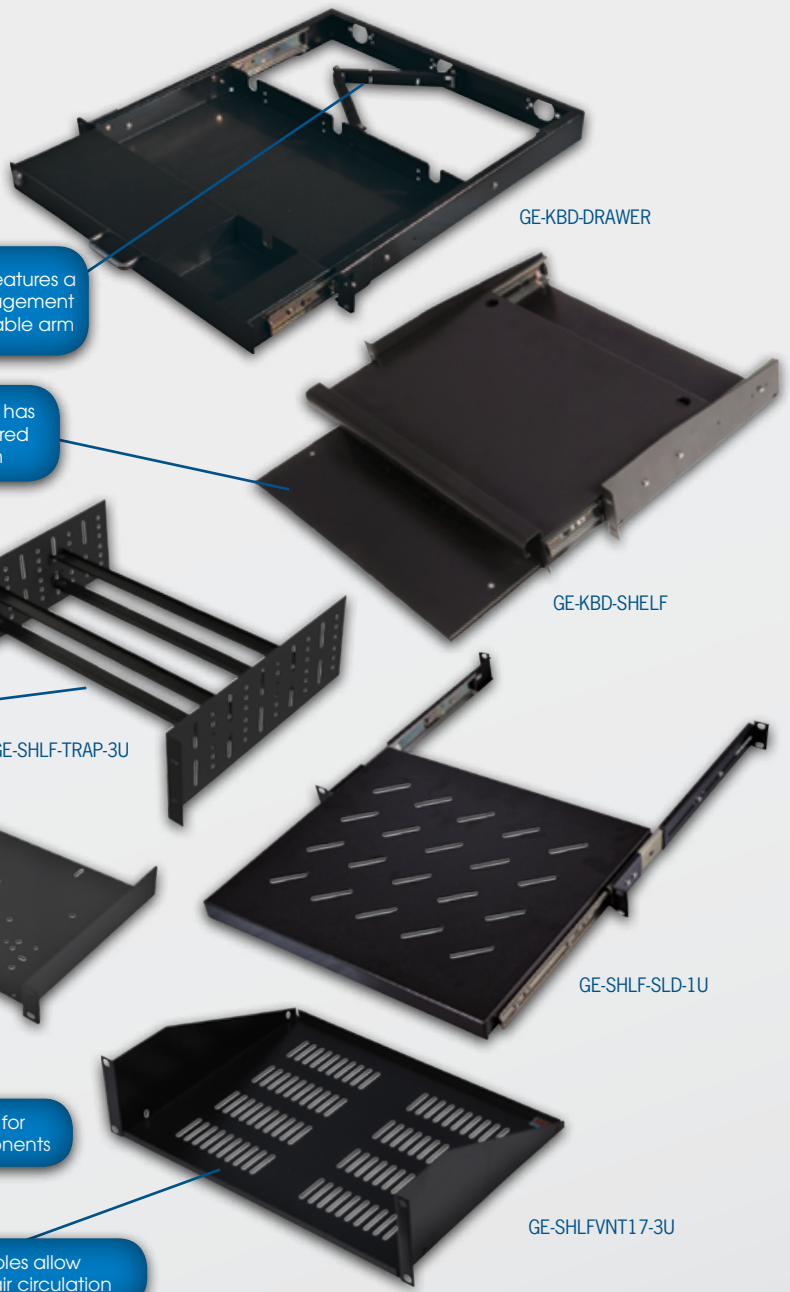

RACK & KEYBOARD SHELVES

- Cold rolled 16 gauge steel construction
- Black powder-coated finish

Keyboard Drawer Features:

- Separate compartments for keyboard and mouse
- Rear access for cables
- Fits most standard small pattern keyboards

Keyboard Shelf Features:

- Sliding shelf for keyboard with mouse shelf
- Fits most standard keyboards

Standard Shelf Features:

- Rear flange for rigidity

Vented Shelf Features:

- Elongated vent holes for optimum air circulation
- GE-SHLF-SLD-1U is a sliding vented 1U shelf

Trap Shelf Features:

- Clamping trap shelf with padded clamping bars
- 2U clamp range is 1.8" - 2.5"
- 3U clamp range is 2" - 4.3"
- 25 lbs weight capacity

Universal Shelf Features:

- Universal hole pattern for mounting smaller rack components

Keyboard Drawer features a built-in cable management system with retractable arm

Keyboard Shelf has a dual staggered shelf design

Adjustable padded clamping bars

Universal hole pattern for mounting smaller components

Vent holes allow optimum air circulation