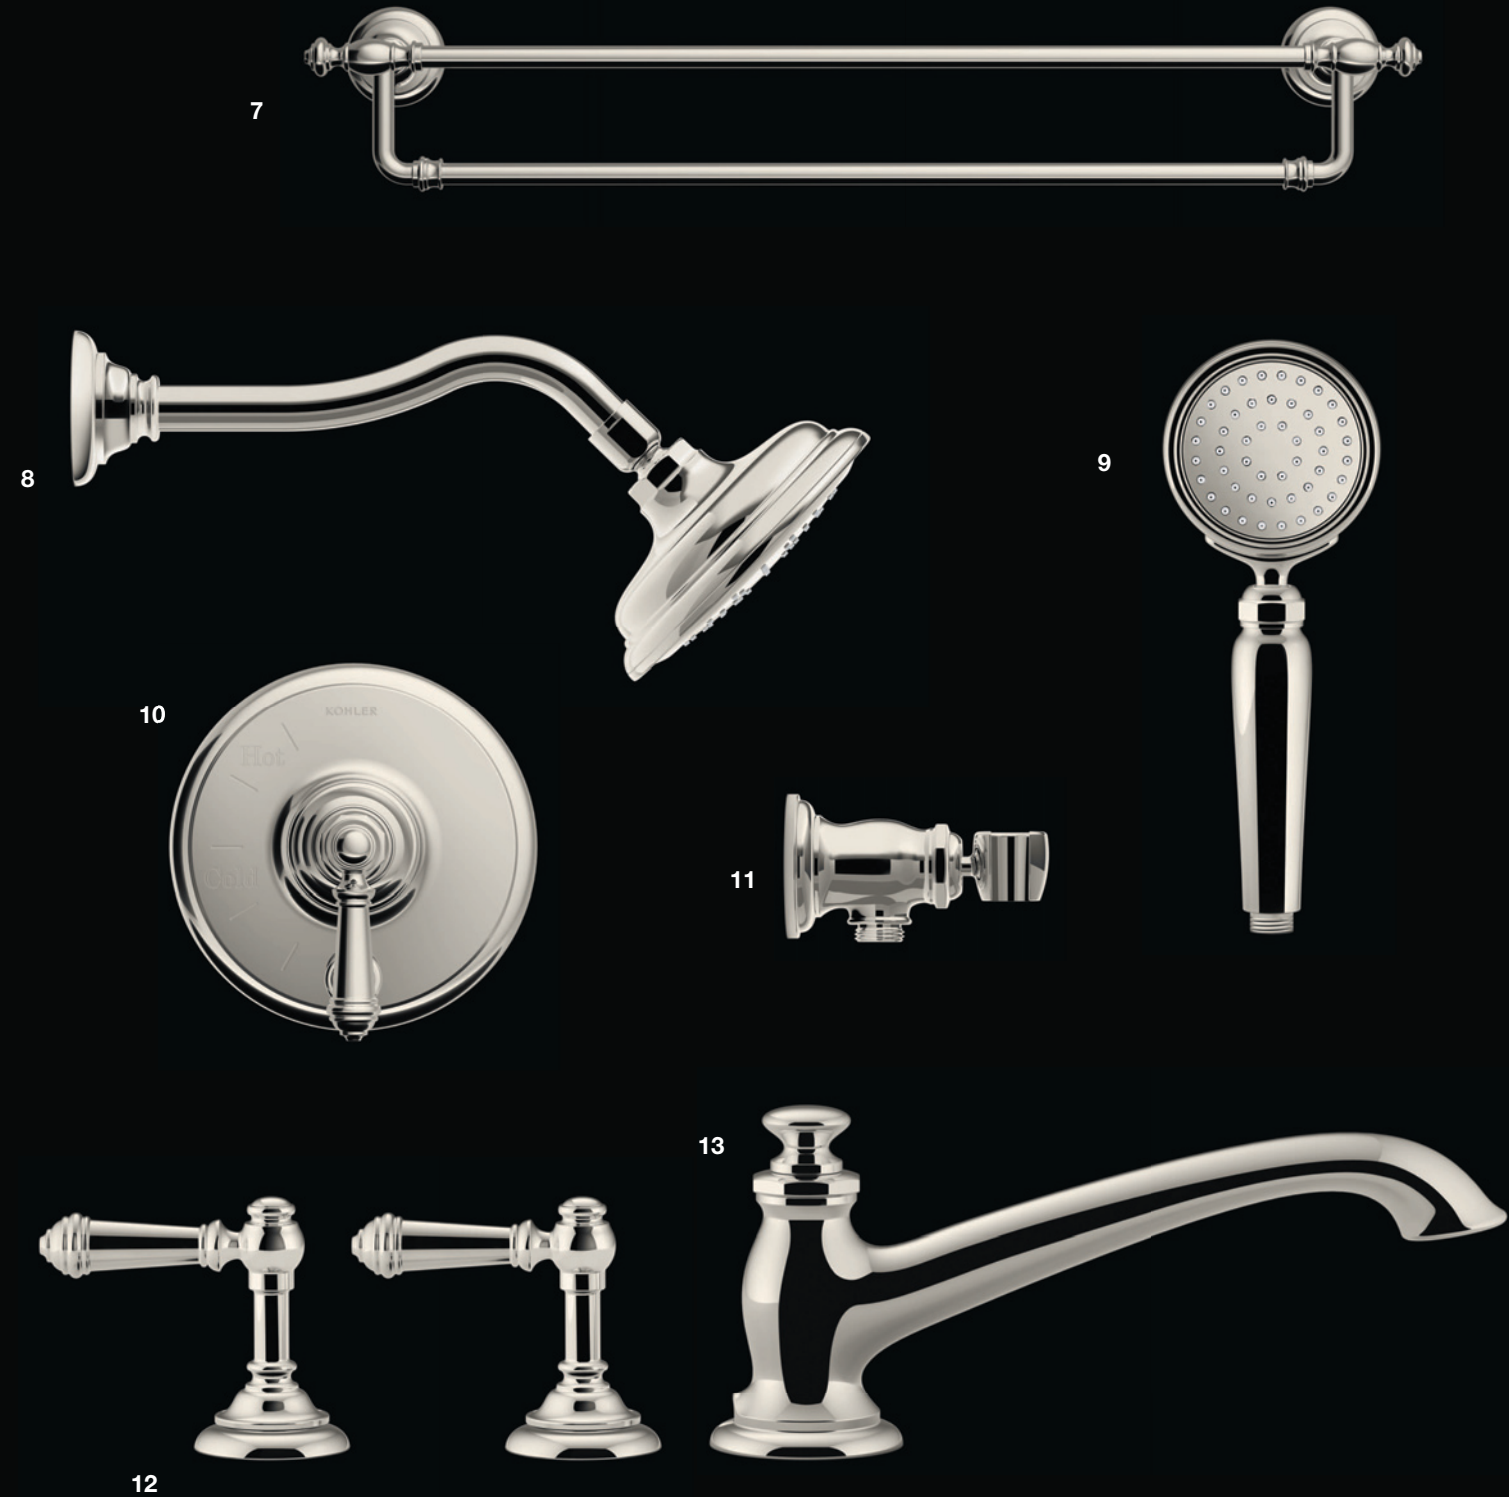

The beauty of the Artifacts™ collection lies in its elegant and timeless styling. From casual to formal, Artifacts is at home in any décor—giving you the freedom to interpret the collection any way you wish. What's more, the spouts, handles and finishes match with accessories and bathing and showering components across the collection, bringing the entire room together in one complete look.

K-72759-SN Bathroom Sink Spout with Bell Design

room recipe card

The spouts, handles and accessories below are showcased on pages 04-11.

● Shown in Vibrant® Polished Nickel (-SN)

1 | K-98068-4 Bathroom Sink Lever Handles **2** | K-72759 Bathroom Sink Spout with Bell Design **3** | K-72572 Double Robe Hook
4* | K-72574 Finishing Ensemble **5** | K-72571 Towel Ring **6** | K-72576 Toilet Tissue Carriage **7** | K-72570 24" Double Towel Bar
8 | K-72774 Single-Function 2.0 gpm Showerhead with Catalyst® Spray and K-72775 Showerarm and Flange

9 | K-72776 Single-Function 2.0 gpm Handshower **10** | K-T72768-4 Rite-Temp® Pressure-Balancing Valve Trim with Push-Button Diverter and Lever Handle **11** | K-72797 Wall-Mount Handshower Holder and Supply Elbow **12** | K-T98071-4 Deck-Mount Bath Lever Handle Trim **13** | K-72777 Deck-Mount Bath Spout with Flare Design

*Can be ordered separately; see page 48.

Other KOHLER® products shown on pages 04-11 are K-2347-8-0 Bancroft® pedestal sink, K-709-0 Vintage® freestanding bath with ceramic base and K-9025-0 Kathryn® shower base.