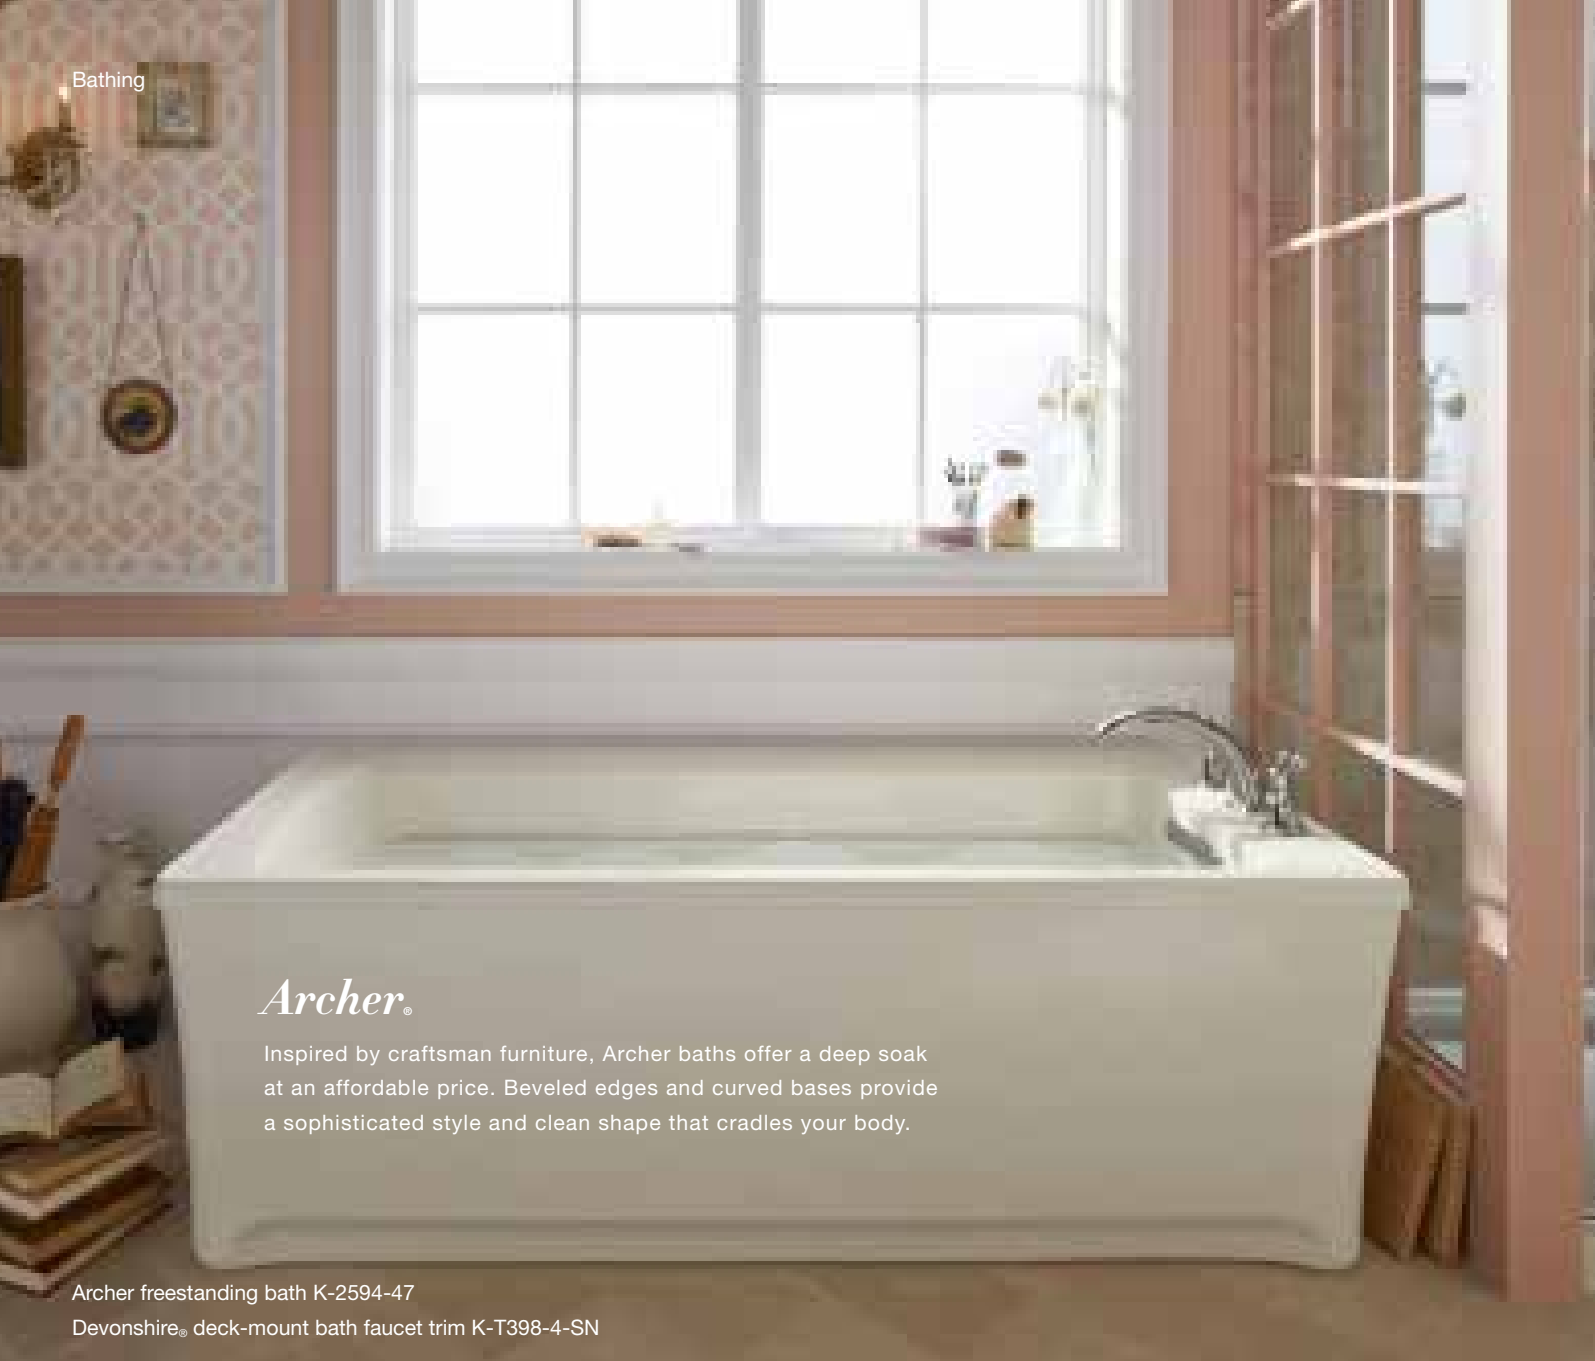

## *Tea-for-Two*

Tea-for-Two, in durable and rich KOHLER enameled cast iron, is designed to bring comfort for one or two bathers at a time.

Size	Installation	Hydrotherapy	Model Number	Upgrade	Model Number
72" x 36"	Drop-in/under-mount	Soaking bath	K-863	—	—
		Whirlpool	K-865-H2	Custom pump location	K-865-HB/HD/HM
				Neckjets and pillow	K-865-N1
66" x 36"	Drop-in/under-mount	BubbleMassage	K-865-G0	Chromatherapy	K-865-GC0
		Soaking bath	K-855	—	—
		Whirlpool	K-856-H2	Custom pump location	K-865-HE/HN
		BubbleMassage	K-856-G0*	Chromatherapy	K-865-GC0*
		Effervescence	K-856-CT		
		Effervescence + Whirlpool	K-856-AH		
66" x 32"	Drop-in/under-mount	Alcove with integral flange	Soaking bath	K-855-L/R	—
			Whirlpool	K-856-LH/RH	—
		Whirlpool	K-852-H2	Custom pump location	K-852-HB/-HE

## Archer.

Inspired by craftsman furniture, Archer baths offer a deep soak at an affordable price. Beveled edges and curved bases provide a sophisticated style and clean shape that cradles your body.

Archer freestanding bath K-2594-47  
Devonshire® deck-mount bath faucet trim K-T398-4-SN