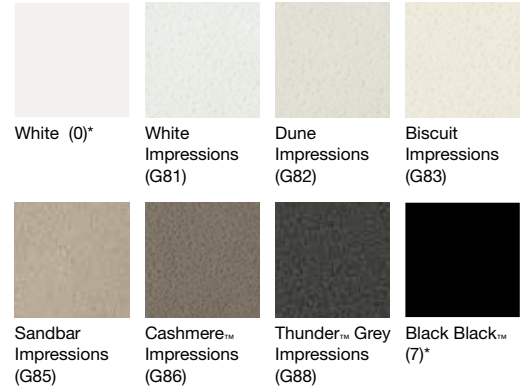

3 Choose the size, shape and color of your top

Ceramic/Impressions® vitreous china

Choose your basin shape

Solid/Expressions® solid surface

Choose your basin shape

Iron/Impressions® enameled cast iron

Choose your basin shape

4 Choose your coordinating components

Vanities

Mirrors and medicine cabinets

Ceramic/Impressions vitreous china

*Check with your customer service agent for availability of Ceramic/Impressions vanity-top sinks in White and Black Black.