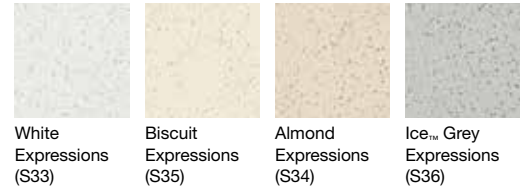

Solid/Expressions solid surface