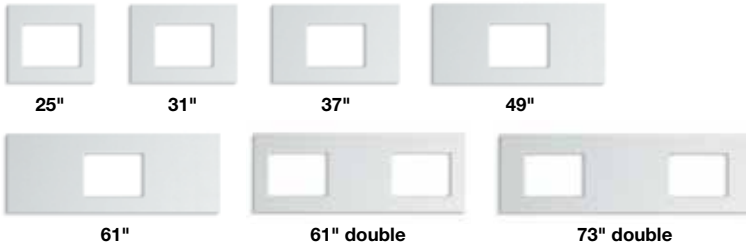

- 1 Choose your exterior
- 2 Choose your interior
- 3 Choose your vanity top
- 4 Choose coordinating components

1 Choose your exterior

Choose your size and configuration

							
24"	30"	36"	42"	48"	60"	60" double	72" double
							
2 doors	2 doors	2 doors	1 door 6 drawers	2 doors	2 doors 6 drawers*	2 doors 3 drawers*	4 doors 3 drawers*
							
2 doors 1 drawer	2 doors 1 drawer	2 doors 1 drawer		2 doors 6 drawers*			
							
1 door 3 drawers (l/r)	1 door 3 drawers (l/r)						

2 Choose your interior

				
Adjustable shelf	Adjustable shelf with electrical outlets	Rollout drawer and appliance tray (sold separately)	Rollout tray	Rollout appliance storage
				
General storage package Storage tray and oral care tray	Makeup storage package Makeup brush tray and makeup tray with mirror	Drawer divider package Drawer dividers and storage tray	In-drawer electrical outlets	Side-mount electrical outlets

3 Choose the size, shape and color of your top

Ceramic/Impressions® vitreous china

Choose your basin shape

Solid/Expressions® solid surface

Choose your basin shape

Iron/Impressions® enameled cast iron

Choose your basin shape