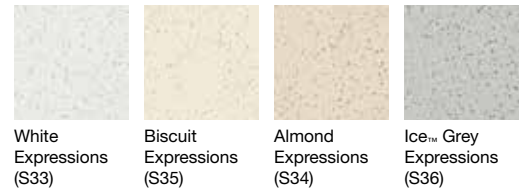

Solid/Expressions solid surface