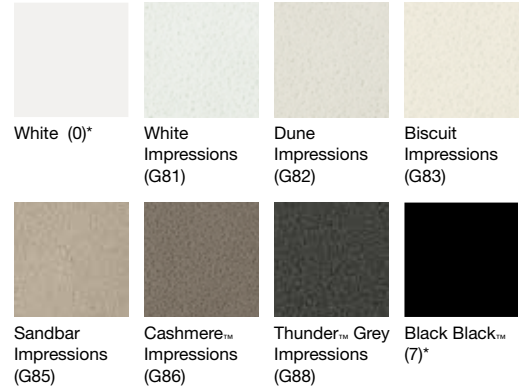

**Available with or without split top drawer

Base

Choose your finish

						
Linen White (1WA)	Mohair Grey (1WT)	Claret Suede (1WB)	Cherry Tweed (1WG)	Khaki White Oak (1WF)	Terry Walnut (1WE)	Ramie Walnut (1WD)
						
Felt Grey (1WC)	Batiste Black (1WU)					

3 Choose the size, shape and color of your top

Ceramic/Impressions® vitreous china

Choose your basin shape

Solid/Expressions® solid surface

Choose your basin shape

Iron/Impressions® enameled cast iron

Choose your basin shape

4 Choose your coordinating components

Vanities

Mirrors and medicine cabinets

Ceramic/Impressions vitreous china

*Check with your customer service agent for availability of Ceramic/Impressions vanity-top sinks in White and Black Black.