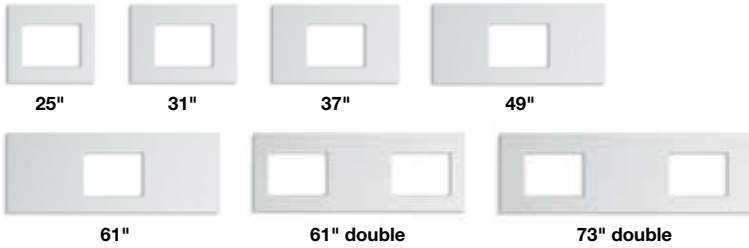

- 1 Choose your exterior
- 2 Choose your interior
- 3 Choose your vanity top
- 4 Choose coordinating components

Marabou® | How to Shop

1 Choose your exterior

Choose your size and configuration

							
24"	30"	36"	42"	48"	60"	60" double	72" double
							
2 doors	2 doors	2 doors	1 door 4 drawers*	2 doors 4 drawers**	2 doors 4 drawers**	4 doors 2 drawers**	4 doors 2 drawers**
				Create a custom configuration			
							
1 door 2 drawers (l/r)	2 doors 2 drawers (l/r)	24" vanities with lap drawer		24" vanities with lap bridge		*Please check with Customer Service for availability.	

2 Choose your interior

					
General storage package Storage tray and oral care tray	Makeup storage package Makeup brush tray and makeup tray with mirror	Drawer divider package Drawer dividers and storage tray	Rollout appliance storage	In-drawer electrical outlets	Side-mount electrical outlets

3 Choose the size, shape and color of your top

Ceramic/Impressions® vitreous china

Choose your basin shape

Solid/Expressions® solid surface

Choose your basin shape

Iron/Impressions® enameled cast iron

Choose your basin shape