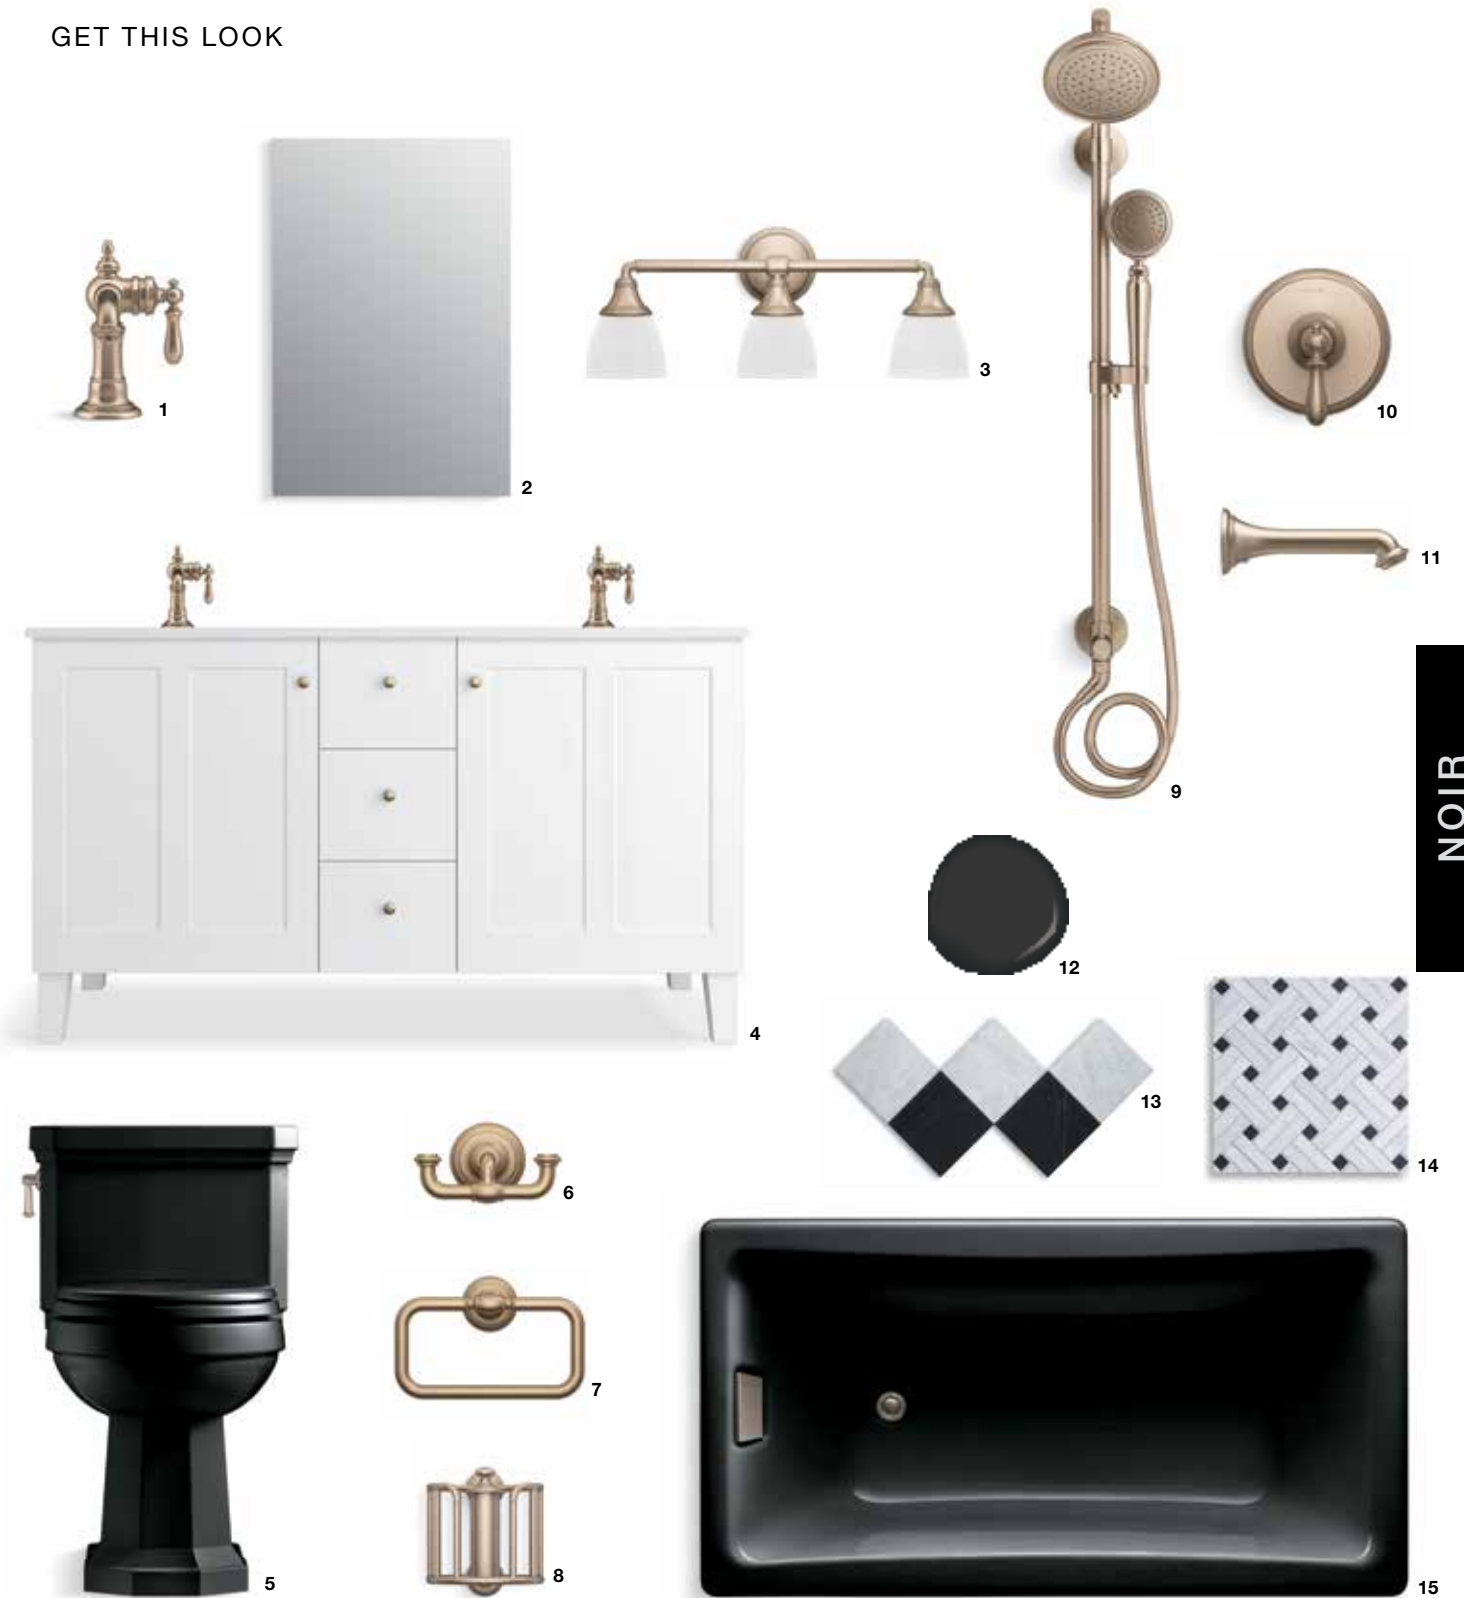

Noir & NOIR

The monochromatic color scheme gets a sense of depth from the juxtaposition of shining **Black Black™** fixtures like the **Kathryn® toilet**, against matte and gloss paint finishes. The subtle shifts of light between materials catch the eye and soften the dark colors.

ANN SACKS® Tile

Timeless checkered marble floors carry distinct geometric lines from wall to wall.

GET THIS LOOK

1 | Artifacts® Single-Handle Bathroom Sink Faucet (K-72762-9M-BV) 2 | Verdera® 20" Medicine Cabinet (K-99003-NA) 3 | Devonshire® Triple Sconce (K-10572-BV) 4 | Poplin® 60" Vanity with Furniture Legs, Artifacts Knob and Ceramic/Impressions® 61" Double-Bowl Vanity-Top Bathroom Sink (K-99537-LGSD-1WA/K-72578-BV/K-2789-1-G81) 5 | Kathryn® Comfort Height® One-Piece 1.28 GPF Toilet and Trip Lever (K-3940-7/K-9131-BV) 6 | Artifacts Double Robe Hook (K-72572-BV) 7 | Artifacts Towel Ring (K-72571-BV) 8 | Artifacts Toilet Tissue Carriage (K-72576-BV) 9 | HydroRail®-S Bath/Shower Column, Artifacts 2.0 GPM Handshower with Catalyst® Air Induction Spray, 2.5 GPM Showerhead with Catalyst Air-Induction Spray and MasterShower® Metal Shower Hose (K-45905-BV/K-72776-BV/K-72773-BV/K-9514-BV) 10 | Artifacts Rite-Temp® Pressure-Balancing Valve Trim with Diverter and Swing Lever Handle (K-T72768-9M-BV) 11 | Artifacts Wall-Mount Bath Spout with Turned Design (K-72792-BV) 12 | Benjamin Moore® Universal Black Paint 21118-10 13 | ANN SACKS® Nero Marquina and Carrara Square Tile 14 | ANN SACKS Carrara Mosaic Diagonal Tile 15 | Tea-for-Two® Drop-In Bath (K-850-7)