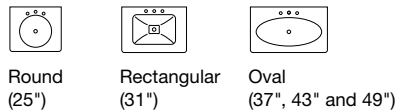

Choose your basin shape