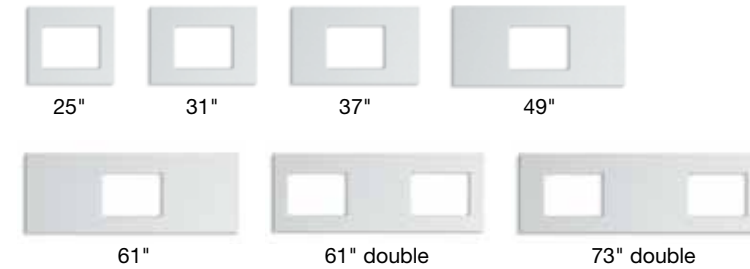

SOLID/EXPRESSIONS™

- Pairs with Verticyl® Rectangle under-mount sinks or any KOHLER® 17" x 14" oval under-mount sink
- Can be trimmed to fit other sinks

Choose your basin size