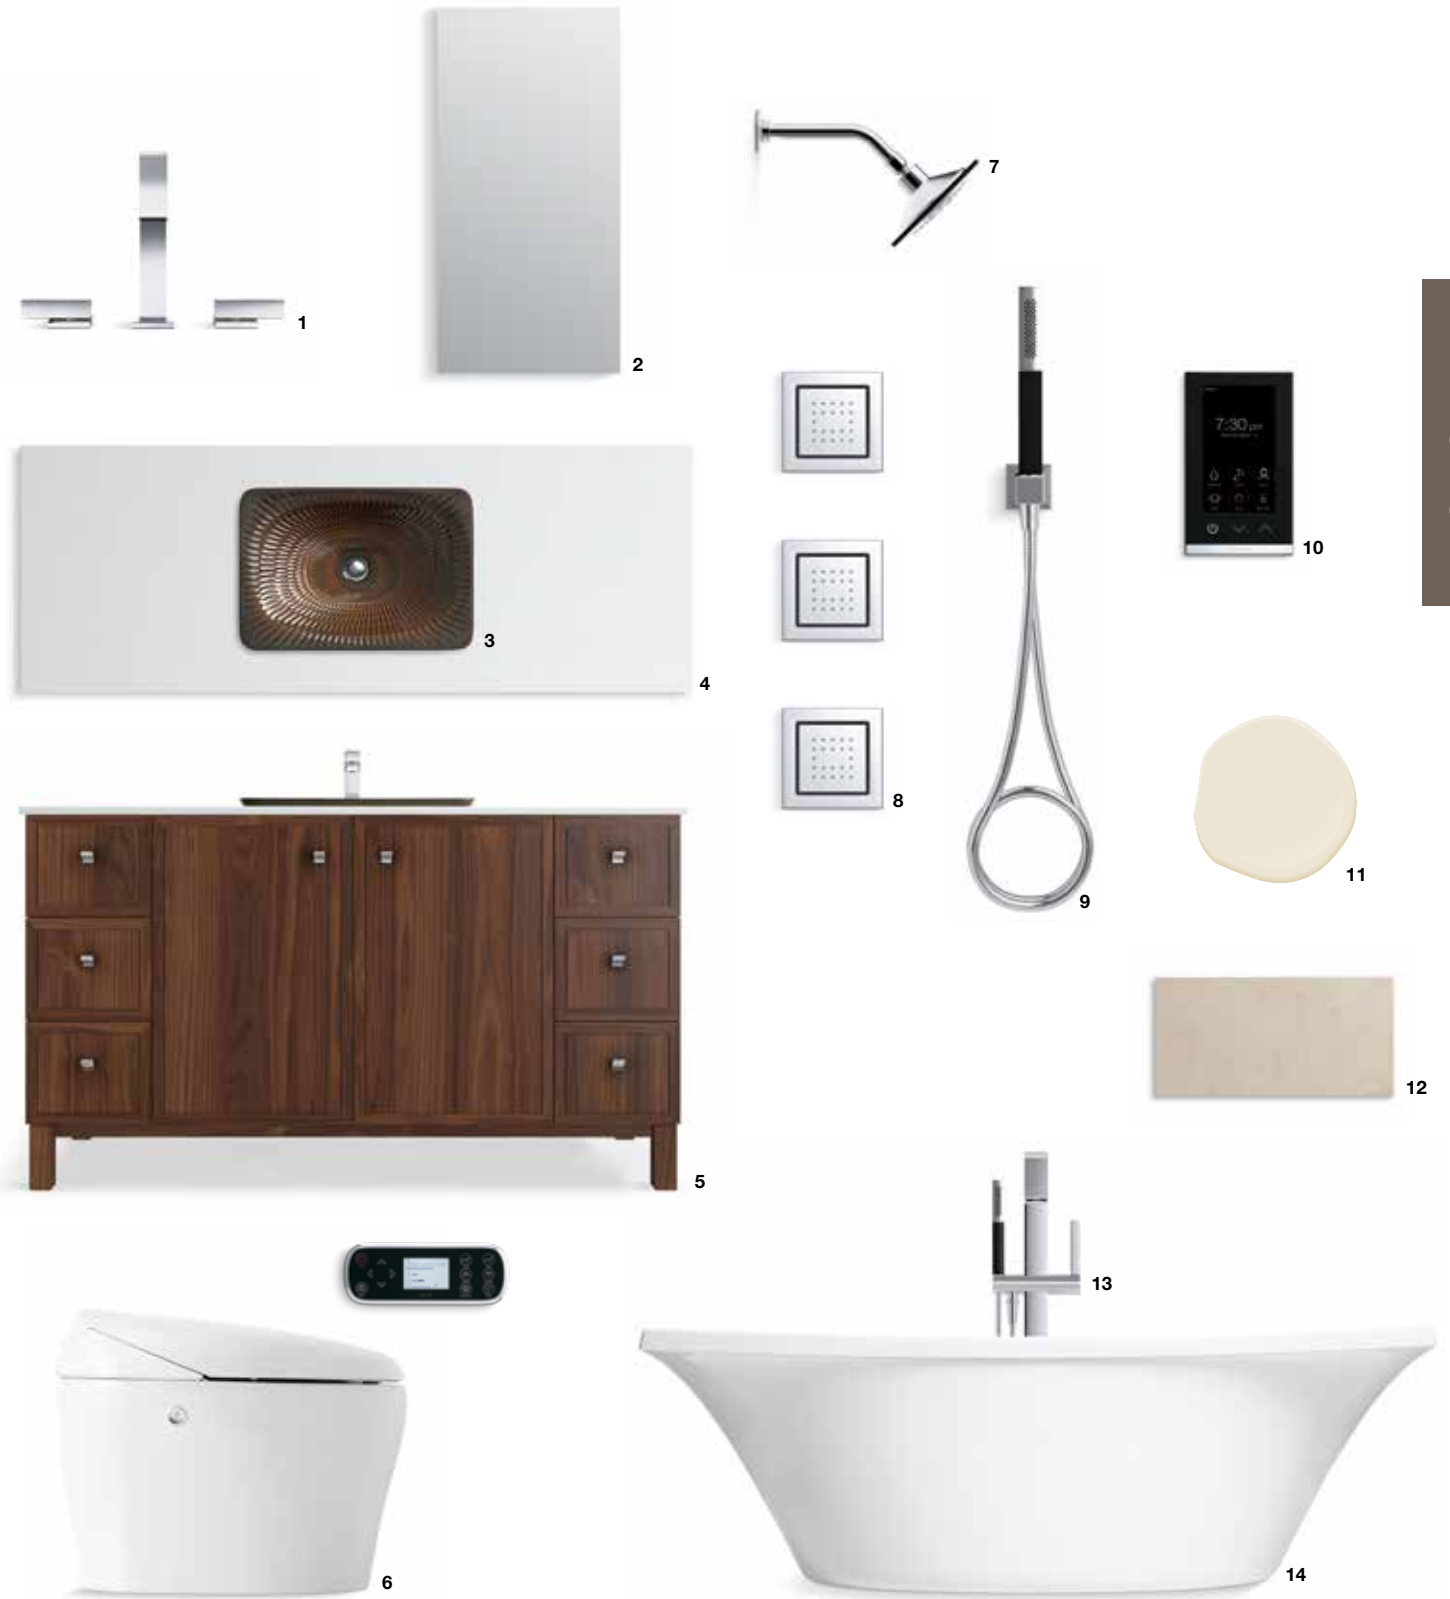

SMOKY

1 | Loure® Widespread Bathroom Sink Faucet (K-14661-4-CP) 2 | Verdera® 15" Medicine Cabinet (K-99001-NA) 3 | Carillon™ Rectangle Wading Pool® Bathroom Sink with Derring™ Design (K-17916-RL-RB2) 4 | Solid/Expressions™ 61" Vanity Top (K-5441-S33) 5 | Jacquard® 60" Vanity with Furniture Legs and Loure Knob (K-99510-LG-1WE/K-11575-CP) 6 | Karing® One-Piece Elongated 1.28 GPF Intelligent Toilet with Remote (K-4026-0) 7 | Loure 2.0 GPM Showerhead with Catalyst® Air-Induction Spray and Showerarm and Flange (K-14786-CP/K-99690-CP) 8 | WaterTile® Square 22-Nozzle Body Spray (K-8003-CP) 9 | Shift™ Square Multifunction 2.5 GPM Handshower, Loure Wall-Mount Handshower Holder and MasterShower Metal Shower Hose (K-14788-CP/K-14791-CP/K-9514-CP) 10 | DTV+™ Digital Interface (K-99693-NA) 11 | Benjamin Moore® Navajo White Paint OC-95 12 | ANN SACKS® Pearl Field Tile 13 | Loure Floor-Mount Bath Filler Trim with Handshower (K-T97330-4-CP) 14 | Escale® Freestanding BubbleMassage™ Air Bath (K-14037-G-0)