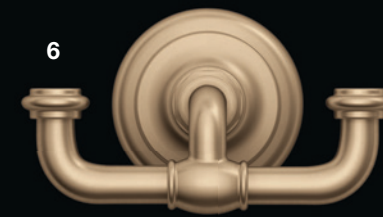

K-72760-BV Bathroom Sink Spout with Column Design

K-98068-4-BV Bathroom Sink Lever Handles

room recipe card

The spouts, handles and accessories below are showcased on pages 14-21.

● Shown in Vibrant® Brushed Bronze (-BV)

1

2

3

4

5

8

9

6

7

10*

1 | K-72575 Hotelier 2 | K-72576 Toilet Tissue Carriage 3 | K-72571 Towel Ring 4 | K-T98071-4 Deck-Mount Bath Lever Handle Trim 5 | K-72778 Deck-Mount Bath Spout with Arc Design 6 | K-72572 Double Robe Hook 7 | K-72578 Cabinet Knob 8 | K-72760 Bathroom Sink Spout with Column Design 9 | K-98068-4 Bathroom Sink Lever Handles 10* | K-72574 Finishing Ensemble