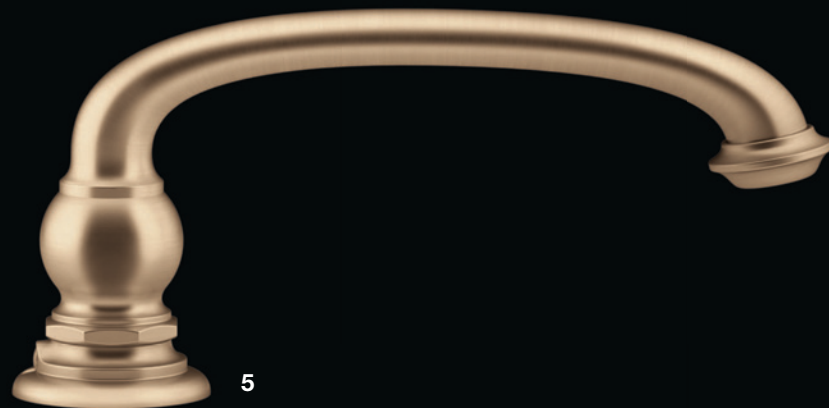

K-72760-BV Bathroom Sink Spout with Column Design

K-98068-4-BV Bathroom Sink Lever Handles

room recipe card

The spouts, handles and accessories below are showcased on pages 14-21.

● Shown in Vibrant® Brushed Bronze (-BV)

1

2

3

4

5

8

9

6

7

10*

1 | K-72575 Hotelier 2 | K-72576 Toilet Tissue Carriage 3 | K-72571 Towel Ring 4 | K-T98071-4 Deck-Mount Bath Lever Handle Trim 5 | K-72778 Deck-Mount Bath Spout with Arc Design 6 | K-72572 Double Robe Hook 7 | K-72578 Cabinet Knob 8 | K-72760 Bathroom Sink Spout with Column Design 9 | K-98068-4 Bathroom Sink Lever Handles 10* | K-72574 Finishing Ensemble

Other KOHLER® products shown on pages 14-21 are K-3048-8-FF Iron/Impressions® vanity-top sink, K-2412-F40 Alberry® vanity and K-710-W-7/K-1103-P5 Iron Works® Historic freestanding bath with ball-and-claw feet.