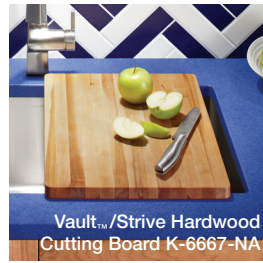

Strive Under-Mount Single-Bowl Apron-Front Kitchen Sink
K-5415-NA

Strive[®]

Professional-Style Stainless Steel Kitchen Sinks

THE BOLD LOOK
OF **KOHLER**[®]

Strive® for Professional Style and Superior Quality

Strive sinks are available in multiple configurations with intuitive features like easy-to-clean curved corners and deep 9" basins

Durable

Superior-quality 16-gauge stainless steel

Bottom Bowl Rack Included

Protects the base of the sink from everyday wear and tear

Other Accessories Included*

Equipped with task-oriented accessories

Apron-Front Installation

Tall apron for standard cabinet installation. Self-Trimming® design requires only a rough cut, overlapping the cabinet face for beautiful results

*Does not apply to Strive bar and apron-front sinks

Apron-Front Sinks

SKU	Description	Overall Dimensions	Bowl Dimensions (Side to Side x Front to Back x Depth)	Apron Height	Included Accessories
K-5415-NA	Single-Bowl	35½" x 21¼" x 9⅝"	32½" x 17⅞" x 9"	9"	Bottom bowl rack (K-6474-ST)
K-5416-NA	Smart Divide, Large/Medium	35½" x 21¼" x 9⅝"	Left: 19⅛" x 17⅞" x 9" Right: 11⅛" x 17⅞" x 9"	9"	Bottom bowl rack (K-6476-ST)
K-5417-NA	Single-Bowl	29½" x 21¼" x 9⅝"	26½" x 17⅞" x 9"	9"	Bottom bowl rack (K-6466-ST)