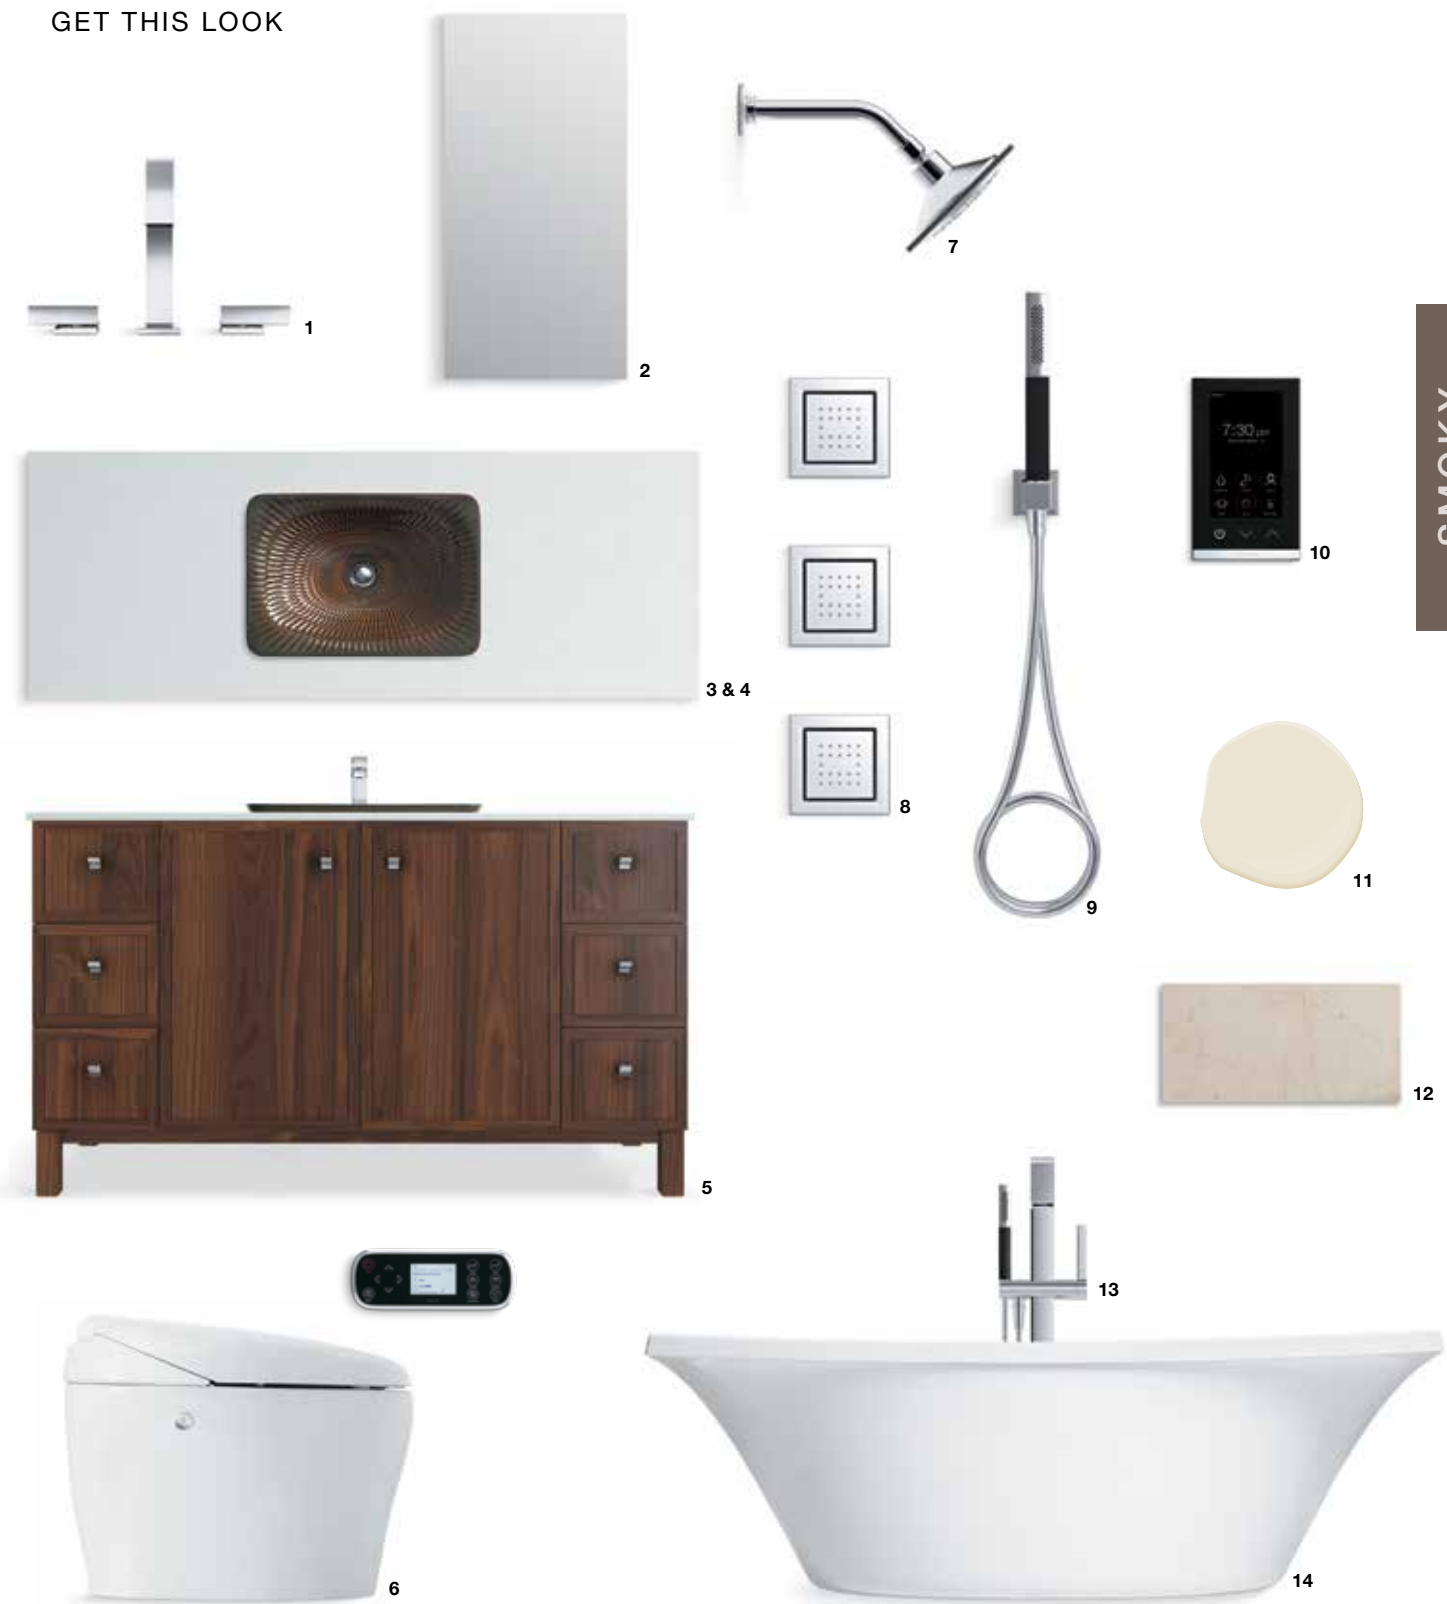

GET THIS LOOK

1 | Loure® Widespread Bathroom Sink Faucet (K-14661-4-CP) 2 | Verdera® 15" Medicine Cabinet (K-99001-NA) 3 | Carillon™ Rectangle Wading Pool® Bathroom Sink with Derring™ Design (K-17916-RL-RB2) 4 | Solid/Expressions™ 61" Vanity Top (K-5441-S33) 5 | Jacuzzi® 60" Vanity with Furniture Legs and Loure Knob (K-99510-LG-1WE/ K-11575-CP) 6 | Karing® One-Piece Elongated 1.28 GPF Intelligent Toilet with Remote (K-4026-0) 7 | Loure 2.0 GPM Showerhead with Catalyst™ Air-Induction Spray and Showerarm and Flange (K-14786-CP/K-99690-CP) 8 | WaterTile® Square 22-Nozzle Body Spray (K-8003-CP) 9 | Shift™ Square Multifunction 2.5 GPM Handshower, Loure Wall-Mount Handshower Holder and MasterShower Metal Shower Hose (K-14788-CP/K-14791-CP/K-9514-CP) 10 | DTV+™ Digital Interface (K-99693-NA) 11 | Benjamin Moore® Navajo White Paint OC-95 12 | ANN SACKS® Pearl Field Tile 13 | Loure Floor-Mount Bath Filler Trim with Handshower (K-T97330-4-CP) 14 | Escalor® Freestanding BubbleMassage™ Air Bath (K-14037-G-0)

SMOKY