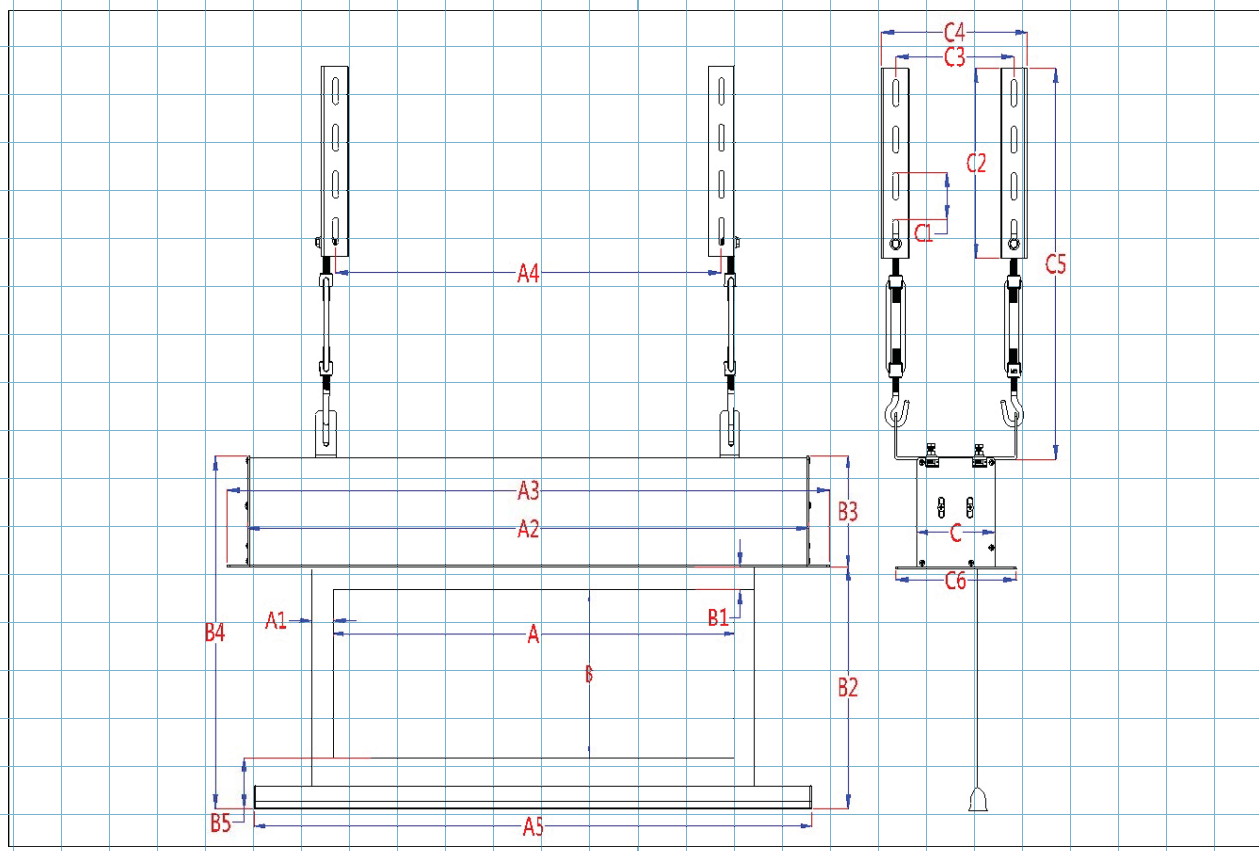

Evanesce Series Dimensions Table (Below ceiling)

Unit: inch

Note: Data Error ±1". The listed measurements are for general reference only. Please contact Elite Screens to verify product design and dimensions before attempting to integrate its products with any structural or furniture modification. Although a manufacturer may offer product advice, it may be taken or disregarded at the integrator's discretion. Elite Screens will not be held responsible or be otherwise liable for faulty installations.