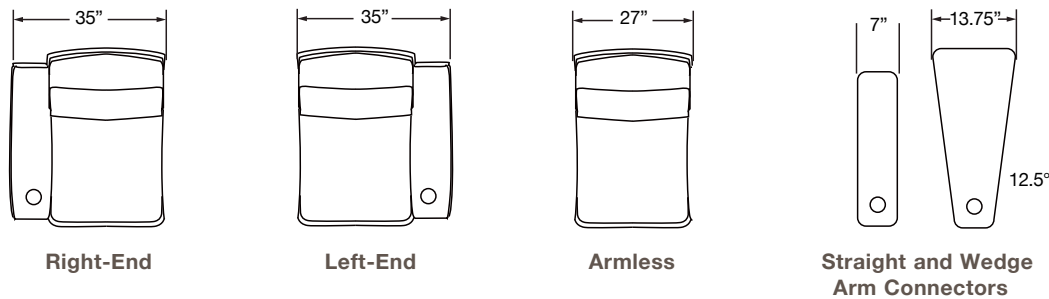

MODULES

End chairs combine with chair connectors or armless chairs for straight or wedge shaped rows.
Two armless Isabella modules can be joined without arm connectors.

SPECIFICATIONS

83.5" deep platform recommended with 7" riser step typical.

Dimensional Tolerance:
Allow 1/2" (12mm) to each chair for cushion variation.

MODULAR SOLUTIONS

- Wall-away recliner mechanism allows close-to-wall positioning
- Fully-adjustable, motorized* recliner or 3-position manual recliner or non-reclining mechanism
- Leather or microsuede covers
- Tailored, piping with optional contrast piping
- Black, silver or no cup holder