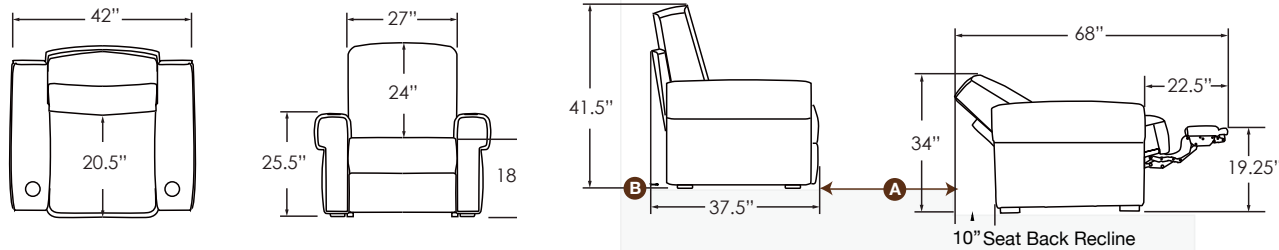

MODULES

End chairs combine with chair connectors or armless chairs for straight or wedge shaped rows.
Two armless Isabella modules can be joined without arm connectors.

SPECIFICATIONS

83.5" deep platform recommended with 7" riser step typical.

Dimensional Tolerance:
Allow 1/2" (12mm) to each chair for cushion variation.

MODULAR SOLUTIONS

- Wall-away recliner mechanism allows close-to-wall positioning
- Fully-adjustable, motorized* recliner or 3-position manual recliner or non-reclining mechanism
- Leather or microsuede covers
- Tailored, piping with optional contrast piping
- Black, silver or no cup holder

* Power Mechanism Electrical Specifications: 110 V AC, 2.0 amps nominal load, 5.0 amps max load, thermally protected

Design & Quote Custom Theater Seating Online with our **Custom Configurator**
SalamanderDesigns.com