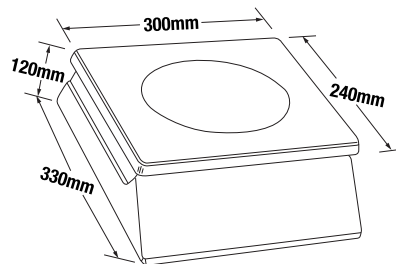

Dimensions: Bench

Unit

11.8 in x 13.0 in x 4.7 in
(300 mm x 330 mm x 120 mm)

Stainless Steel Platter

11.8 in x 9.5 in (300 mm x 240 mm)

Dimensions: Pole

Unit

11.8 in x 13.0 in x 4.7 in
(300 mm x 330 mm x 120 mm)

Stainless Steel Platter

11.8 in x 9.5 in (300 mm x 240 mm)

Head

11 in x 3.1 in (280 mm x 78 mm)

Unit with Pole

11.8 in x 9.5 in x 16.1 in
(300 mm x 240 mm x 410 mm)

Standard Features

- Toggle between lb/kg/oz*
- Nine PLU keys for direct price lookups
- Green backlight
- Cash back calculation
- Large stainless steel platter
- Easy-to-read displays
- In-use cover
- Battery charge indicator
- Internal sealed battery included
- NTEP Certified, Legal for Trade

Specifications

Capacity/Graduations:

RS-130:
30 lb x 0.01 lb
15 kg x 0.005 kg
480 oz x 0.2 oz

RS-160:

60 lb x 0.02 lb
30 kg x 0.01 kg
960 oz x 0.5 oz

Display Items:

Weight: Five-digits
Unit price: Five-digits
Total price: Six-digits

Weight:

10 lb (4.5 kg)

Preset Key:

Nine direct price lookups

Dimensions:

Platter: (W x D) 11.8 x 9.5 in
Overall: (W x D x H) 12.3 x 13.0 x 4.7 in

Operating Temperature:

32°F to 104°F (0°C to 40°C)