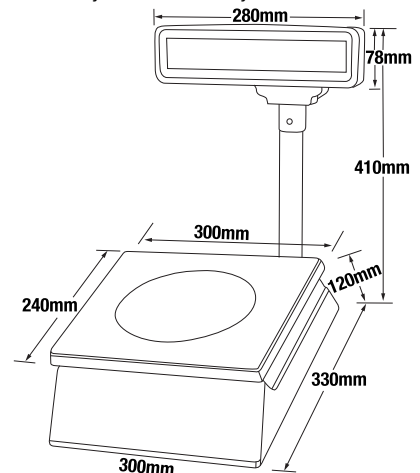

Dimensions: Bench

Unit

11.8 in x 13.0 in x 4.7 in
(300 mm x 330 mm x 120 mm)

Stainless Steel Platter

11.8 in x 9.5 in (300 mm x 240 mm)

Dimensions: Pole

Unit

11.8 in x 13.0 in x 4.7 in
(300 mm x 330 mm x 120 mm)

Stainless Steel Platter

11.8 in x 9.5 in (300 mm x 240 mm)

Head

11 in x 3.1 in (280 mm x 78 mm)

Unit with Pole

11.8 in x 9.5 in x 16.1 in
(300 mm x 240 mm x 410 mm)

Standard Features

- Toggle between lb/kg/oz*
- Nine PLU keys for direct price lookups
- Green backlight
- Cash back calculation
- Large stainless steel platter
- Easy-to-read displays
- In-use cover
- Battery charge indicator
- Internal sealed battery included
- NTEP Certified, Legal for Trade

Specifications

Capacity/Graduations:

RS-130:
30 lb x 0.01 lb
15 kg x 0.005 kg
480 oz x 0.2 oz

RS-160:

60 lb x 0.02 lb
30 kg x 0.01 kg
960 oz x 0.5 oz

Display Items:

Weight: Five-digits
Unit price: Five-digits
Total price: Six-digits

Weight:

10 lb (4.5 kg)

Preset Key:

Nine direct price lookups

Dimensions:

Platter: (W x D) 11.8 x 9.5 in
Overall: (W x D x H) 12.3 x 13.0 x 4.7 in

Operating Temperature:

32°F to 104°F (0°C to 40°C)