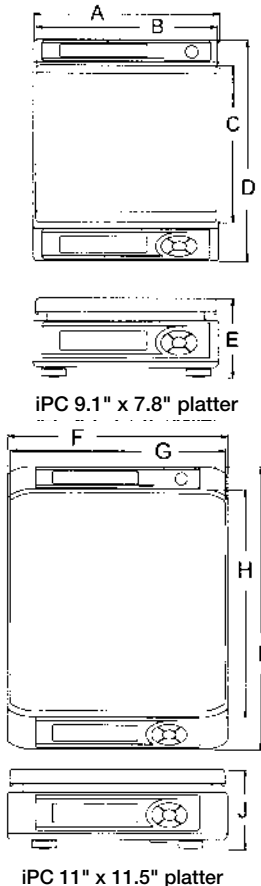

Specifications

Display:

Six-digit (seven-segment), LCD
Character height: 1 in (25.4 mm)

Keyboard:

Zero, tare, on/off, unit (lb/kg)
NOTE: oz version only displays weight in oz

Power:

Two dry cell D type batteries* (up to 500 hours)
or AC adapter
Auto power-off function (can be set to 60 min.,
20 min., or off)

Divisions (Auto Ranging):

100 oz: 0.05 oz from 0–50 oz, 0.1 oz from 50–100 oz
6 lb (3 kg): 0.002 lb (0.001 kg) from 0–3 lb (0–1.5 kg),
0.005 lb (0.002 kg) from 3–6 lb (1.5–3 kg)
15 lb (6 kg): 0.005 lb (0.002 kg) from 0–6 lb (0–3 kg),
0.01 lb (0.005 kg) from 6–15 lb (3–6 kg)
30 lb (15 kg): 0.01 lb (0.005 kg) from 0–15 lb
(0–7.5 kg), 0.02 lb (0.01 kg) from 15–30 lb (7.5–15 kg)
60 lb (30 kg): 0.02 lb (0.01 kg) from 0–30 lb (0–15 kg),
0.05 lb (0.02 kg) from 30–60 lb (15–30 kg)

Operational Temperature:

23° F to 104° F (-5° C to 40° C)

Platter Size:

100 oz (3 kg): 9.1 x 7.8 in (231 x 198.1 mm)
6 lb (3 kg): 9.1 x 7.8 in (231 x 198.1 mm)
15 lb (6 kg): 9.1 x 7.8 in (231 x 198.1 mm)
30 lb (15 kg): 11 x 11.5 in (279.4 x 292.1 mm)
60 lb (30 kg): 11 x 11.5 in (279.4 x 292.1 mm)

Warranty:

One-year limited warranty

Approvals:

NTEP Certified CC 02-139, Class III
0-30 lb 1500 d; 60 lb 1200 d; 0-100 oz 1000 d
UL listed

iPC 11" x 11.5" platter