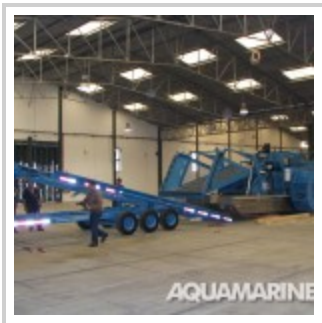

Trailers

Aquamarine Trailers are off-road vehicles equipped with winches and a mechanical guidance system for ease and accuracy in positioning the vessel. Our Tilt-Deck Trailers also retrieve vessels which are stored on the ground with no additional equipment required.

Aquamarine Trailer

Trailers Parked

Trailer Conveyors Parked