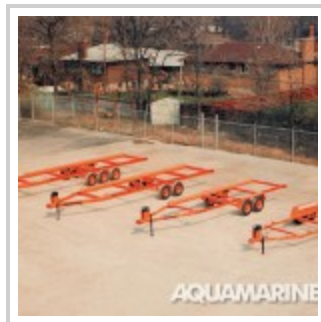

Trailers Parked