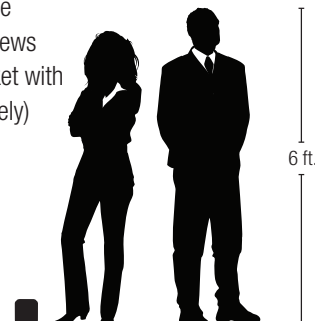

SKU	DESCRIPTION
AN-30 SPEAKER MONITORS - Does not include wireless mic	
AN-30	AN-30 powered speaker monitor (includes AC-30)
AN-30U2	AN-30 with built-in dual wireless mic receiver (includes AC-30)
MICROPHONES	
WH-LINK	Wireless handheld mic (1.9 GHz)
WB-LINK	Wireless belt pack transmitter (1.9 GHz)
HBM-LINK	Headband mic (3.5 mm plug)
LM-LINK	Lapel mic (3.5 mm plug)
CM-LINK	Collar mic (3.5 mm plug)
EM-LINK	UltraLite mic (3.5 mm plug)
ACCESSORIES	
AC-30	AN-MINI, MiniVox, and AN-30 adapter
CC-100	Carrying bag for AN-30, AN-130+, AN-135+, AN-100CM+, and AN-1000X+
MINI-15ST	Stereo mini-plug cable - 15 ft.
SB-30	Wall bracket for AN-30 - black
SS-300	Speaker stand for AN-MINI, MiniVox Lite, and AN-30

AN-30 PACKAGES

Includes AN-30 powered speaker monitor, AC adapter, and either a wall mounted bracket or wireless microphone