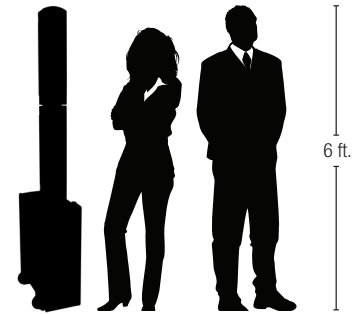

SKU	DESCRIPTION
BEACON 2 PORTABLE SOUND SYSTEMS - Does not include wireless mic	
BEA2	Beacon 2 with built-in Bluetooth
BEA2-U2	Beacon 2 with built-in Bluetooth & dual wireless mic receiver
BEA2-U4	Beacon 2 with built-in Bluetooth & two dual wireless mic receivers
BEA2-X	Beacon 2 with built-in Bluetooth & AIR wireless transmitter
BEA2-XU2	Beacon 2 with built-in Bluetooth, AIR wireless transmitter & dual wireless mic receiver
BEA2-XU4	Beacon 2 with built-in Bluetooth, AIR wireless transmitter & two dual wireless mic receivers
BEA2-R	Beacon 2 with built-in Bluetooth & AIR wireless receiver
BEA2-RU2	Beacon 2 with built-in Bluetooth, AIR wireless receiver & dual wireless mic receiver
BEA2-RU4	Beacon 2 with built-in Bluetooth, AIR wireless receiver & two dual wireless mic receivers
MICROPHONES	
WH-LINK	Wireless handheld mic (1.9 GHz)
WB-LINK	Wireless belt pack transmitter (1.9 GHz)
HBM-LINK	Headband mic (3.5 mm plug)
LM-LINK	Lapel mic (3.5 mm plug)
CM-LINK	Collar mic (3.5 mm plug)
EM-LINK	UltraLite mic (3.5 mm plug)
MIC-90	Wired handheld mic with 20 ft. cable (XLR plug)
ACCESSORIES	
MSB-201	Mic stand with boom
NL-BEA	Soft nylon cover - Beacon
PC-2	Bigfoot 2, Beacon 2, Liberty 2, and AN-1000X+ power cord
CABLES	
EX-50PPS	Line extension cable 1/4" male stereo (stereo phone both ends) - 50 ft.
EX-100PPS	Line extension cable 1/4" male stereo (stereo phone both ends) - 100 ft.