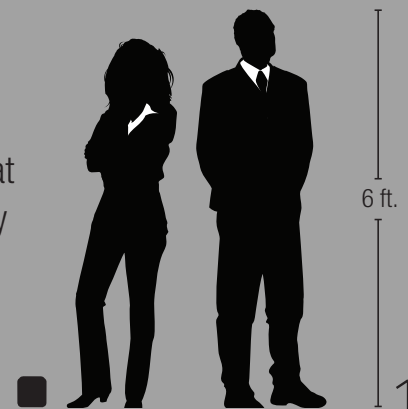

– Portola Middle School, Los Angeles, CA

AN-1000X+

SPEAKER MONITOR

TECH SPECS

- 107 dB of clear sound
- 50W AC
- 1.9 GHz wireless mic frequency
- 150'+ wireless microphone range
- 1/4" line input
- Balanced XLR input
- 1/4" line output to daisy chain multiple units
- Mic/line level dip switch
- One 4.5" woofer
- One 10 mm dome tweeter