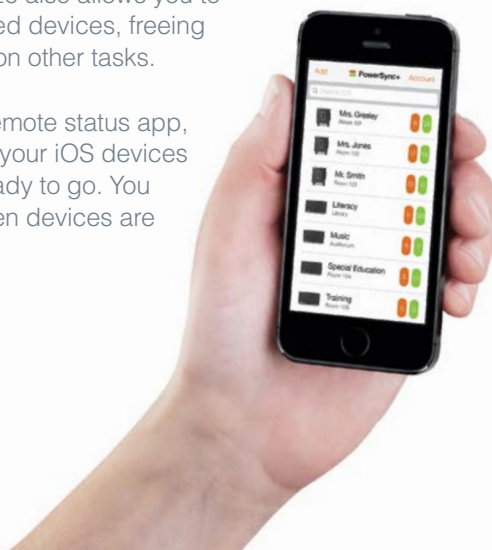

PowerSync+ Cart™ 20 for iPad and iPad mini

 **App Enabled** (where available)

The first charge and sync cart to go beyond the device with integrated accessory storage for the 21st century classroom.

The Bretford® PowerSync+ Cart™ 20 combines charge and sync for up to 20 iPad devices with secure storage for corresponding accessories. Now everything you need to meet the technology demands of your curriculum can be accommodated in a single cart.

The PowerSync+ Cart™ 20 also allows you to remotely check connected devices, freeing up time for you to focus on other tasks.

With the PowerSync+™ remote status app, you'll always know once your iOS devices are fully charged and ready to go. You can even be notified when devices are removed after hours.

ACCESSORY STORAGE

Securely store headphones, keyboards and more; all within the same compact footprint.

REMOTE STATUS

The PowerSync+™ app for iPhone can notify you when devices are fully charged.

FULL-TIME, FULL-RATE CHARGE