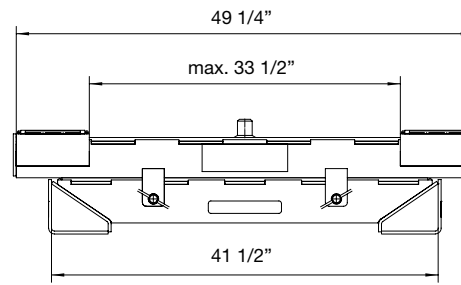

38000920

38010920

Model	Adapter	Adapter
Article number	38000920	38010920
Suitable for columns	ST1064-ST1075-ST1085-ST1100	ST1065
Capacity per column*	up to 22,000 lbs	up to 22,000 lbs
Weight	210 lbs	254 lbs