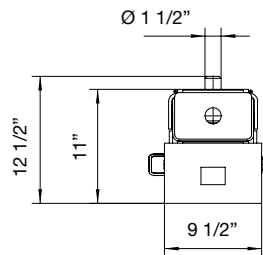

38000920

38010920

Model	Adapter	Adapter
Article number	38000920	38010920
Suitable for columns	ST1064-ST1075-ST1085-ST1100	ST1065
Capacity per column*	up to 22,000 lbs	up to 22,000 lbs
Weight	210 lbs	254 lbs