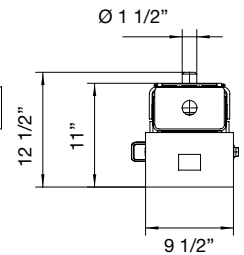

38000920

38010920

Model	Adapter	Adapter
Article number	38000920	38010920
Suitable for columns	ST1064-ST1075-ST1085-ST1100	ST1065
Capacity per column*	up to 22,000 lbs	up to 22,000 lbs
Weight	210 lbs	254 lbs