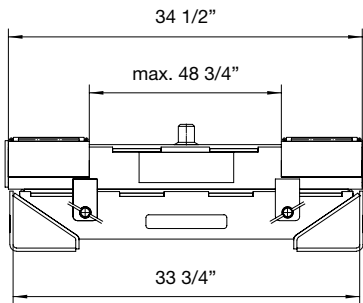

38000920

38010920

Model	Adapter	Adapter
Article number	38000920	38010920
Suitable for columns	ST1064-ST1075-ST1085-ST1100	ST1065
Capacity per column*	up to 22,000 lbs	up to 22,000 lbs
Weight	210 lbs	254 lbs