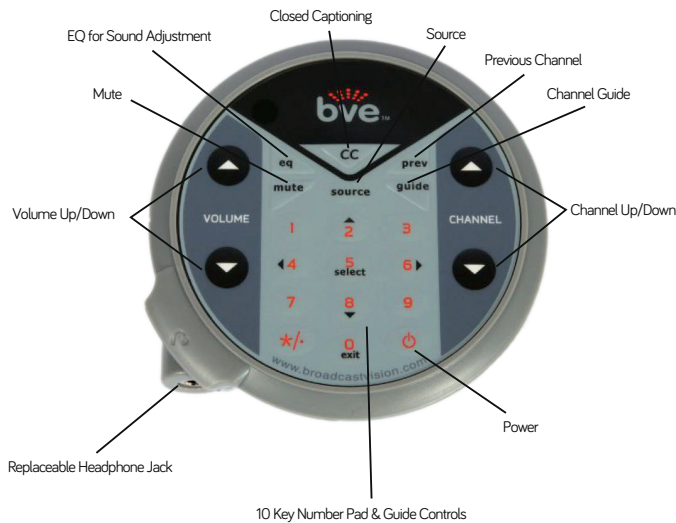

CONTROL OPTIONS

The Universal Controller