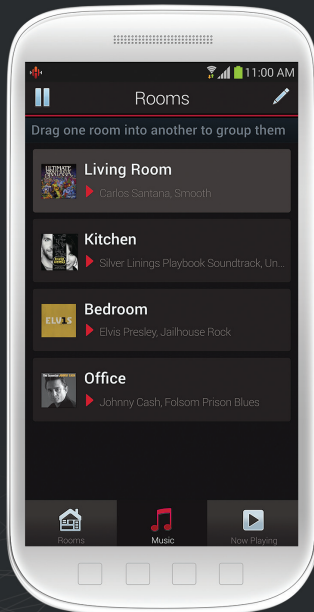

THE HEOS APP.

A SIMPLE, EASY TO USE INTERFACE

Stream from your favorite online music services, or listen to tracks directly from your phone, tablet, or USB drives. With HEOS, you have all the options you need and all the access you want.