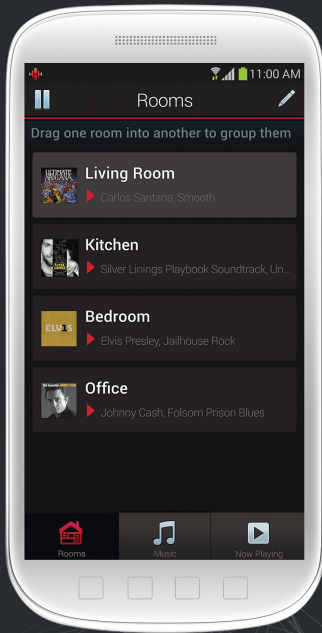

THE HEOS APP.

A SIMPLE, EASY TO USE INTERFACE

Stream from your favorite online music services, or listen to tracks directly from your phone, tablet or USB drives. With HEOS, you have all the options you need and all the access you want.