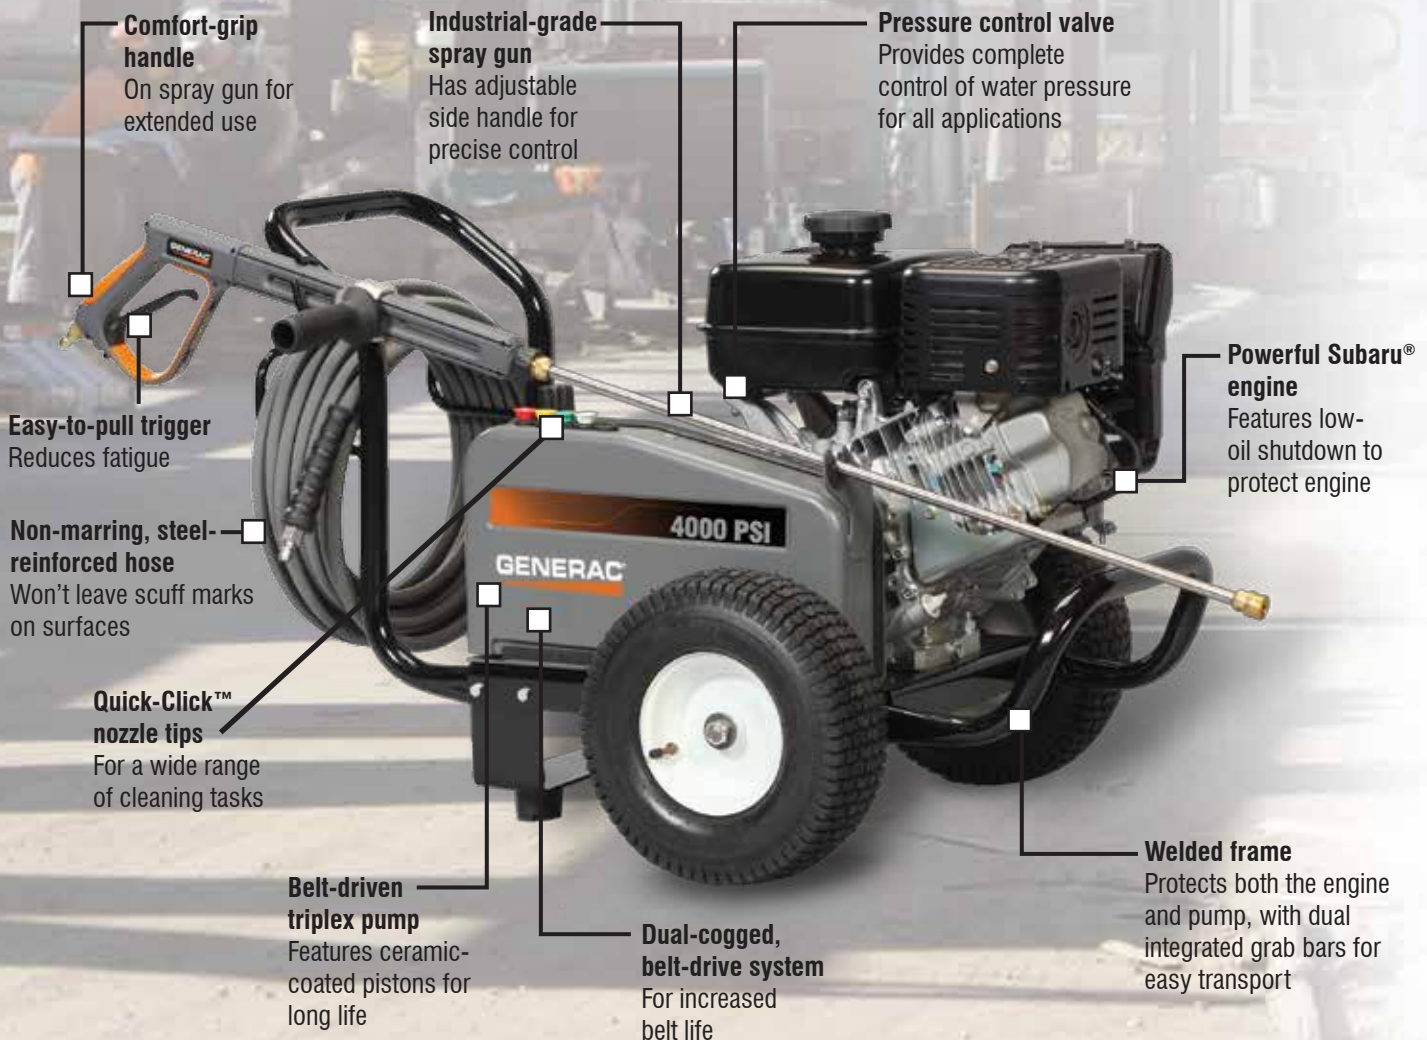

GENERAC®

POWER WASHERS

3000 — 4000 PSI

industrial

industrial power washers

Durable, easy to use and built to last, Generac's rugged, industrial pressure washers feature powerful belt-drive engines for greater efficiency and longer pump life than direct-drive models, so you'll have the power to tackle any cleaning task, day after day, year after year.

DURABILITY Effective gear reduction means that pump RPMs are half the speed of the engine, further reducing engine wear. And the belt drive also acts as a buffer, minimizing vibration and greatly extending the life of the pump.

MOBILITY The engine and the pump are perfectly balanced over the axle, for almost effortless maneuverability, regardless of where the job takes you. And the front and back grab bars make it easier to lift the power washer into a vehicle and take it on to the next big project.

EASE OF USE Generac designed the spray gun with ergonomics in mind. The thickly cushioned comfort-grip handle reduces fatigue, and the easy-to-pull spray trigger requires minimal effort during cleaning. In addition, the adjustable side handle makes it easier to direct the high-pressure spray. And because the flexible, steel-reinforced hose connects at the rear of the spray gun, the spray gun remains more balanced and easy to use during use.