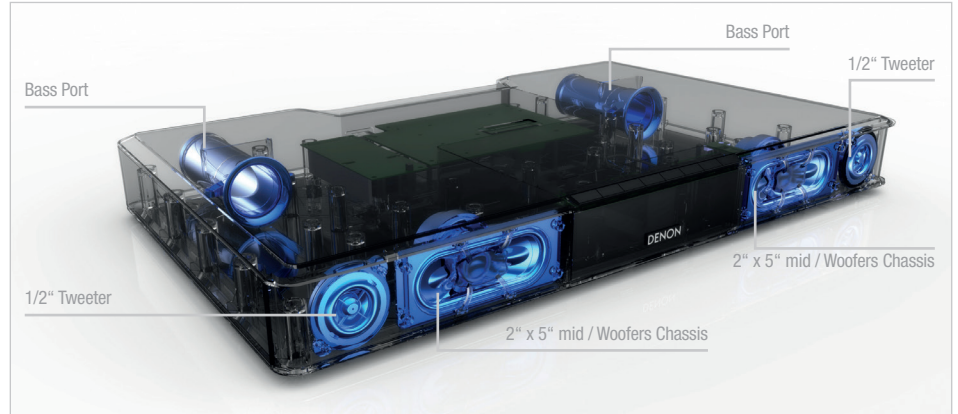

3 Listening Modes & Night Mode

In addition to the Virtual Surround sound mode, the DHT-T110 features custom sound modes tailored for different content. Choose Movie or Music for enjoying your favorite movie soundtracks and music. The Dialog mode delivers clear high fidelity sound with no additional acoustic enhancements.

It also features Night Mode which lets you enjoy high-fidelity sound without annoying jumps in volume, so you can watch your favorite programs late into the night without disturbing other family members.

Easy to Install, Easy to Setup, Easy to Use

Connect the DHT-T110 directly to your TV with the included optical cable. We've also included a coaxial digital audio cable, along with a stereo analog audio cable. The auto input switching feature chooses the best available audio source automatically. Setup is supported by the quick start guide and an owner's manual.

The DHT-T110 comes with its own remote control, and it also has the ability to work with your existing TV's remote control, by learning your TV's remote control IR commands, so you can control the soundbase and your TV with just one remote control.

NEW FEATURES

- 2-way under TV Speaker Base
- 60 lb. weight capacity to hold up larger TVs
- Built to support most flat screen TVs up to 50"
- Bluetooth wireless streaming with aptX
- Optical and coax digital inputs as well as an analog input
- Dolby digital decoder built in
- 3 listening modes
- Night Mode

STATE-OF-THE-ART DENON SOLUTIONS FOR MAXIMIZING CONTENT QUALITY

- 2-way speaker system with 2x 1/2" tweeters and 2x oval 2" x 5" mid / woofers chassis
- Dolby digital decoding with Denon Virtual Surround
- Dynamic Bass Technology for powerful and precise bass reproduction
- Bluetooth with aptX streaming for CD like sound quality

EASE-OF-USE

- Learns your remote control
- Simple remote included
- Connects directly to your TV with one cable
- Auto input switching
- Bluetooth connectivity for wireless music streaming
- Quick Setup Guide for an easy start

Denon is a trademark or registered trademark of D&M Holdings, Inc.

* All specs can be subject to change

UPC	Model	Part Number	Color
NA	DHT-T110BKE3	8-83795-00348-3	Black