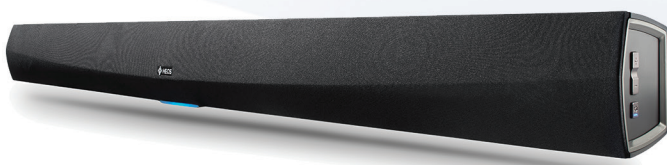

SOUND QUALITY

HEOS sound is a Denon legacy.

EASY SETUP

Setup in minutes. Listen forever.

PLUG IT IN

TAP THE APP

CONNECT TO
WIRELESS

LOVE THE
MUSIC