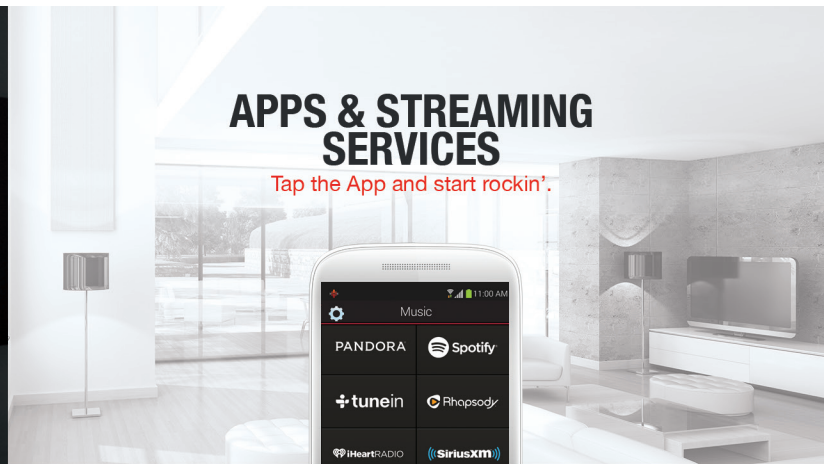

## HEOS HomeCinema

**WIRELESS SOUNDBAR & SUB:  
LESS WIRES. MORE DRAMA.**

Unleash dramatic sound from your favorite TV shows and movies. As TVs get thinner, so does their sound quality. HEOS HomeCinema delivers true wide range high fidelity audio, for maximum enjoyment of TV shows, movies and your favorite music tracks.