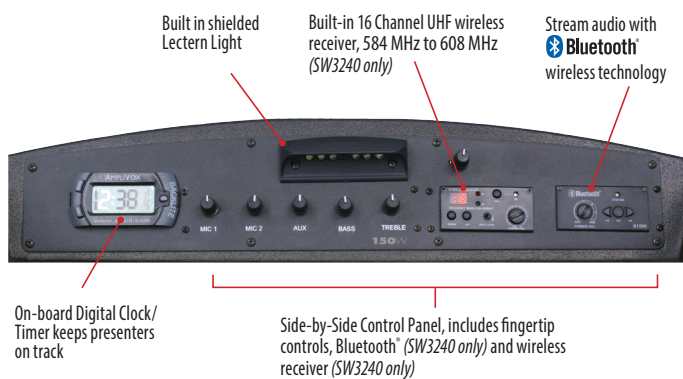

# 3240 Series Pinnacle Tabletop Multimedia Lecterns

FEATURES	21" Sensitive AmpliVox Electret Condenser Gooseneck Hot Mic ①
	Your choice of wireless mic ( <i>SW3240 only: Handheld, Lapel and Headset or Fleshtone Single-Ear Mic</i> )
	Built-in handles for portability ②
	Lightweight, weatherproof, waterproof, and virtually indestructible
	XLR cable allows you to connect to your in-house sound system
	Flat surface tabletop ③
	Soft cushion wrist rest/paper stop ④
Sculpted profile, radius corners	
Built-in <b>Bluetooth</b> ® module ( <i>SW3240 only</i> )	
Dual Presenter Option ( <i>SW3240 only</i> ): One presenter has an option to speak from wireless mic of their choice, while one speaks from lectern	
Plug and play: comes with 10' AC power cord ( <i>SW3240, ST3240 only</i> )	
AMPLIFIER & SPEAKERS (Sold Separately)	2 built-in Jensen design 6" x 8" oval speakers ⑤ <b>New!</b> 150 watt amp with UHF 16 Channel Frequency, from 584 MHz to 608 MHz, wireless receiver
SOUND COVERAGE	For audiences up to 1,940 people, rooms up to 19,450 sq. ft.
MATERIALS/ COLORS	Waterproof, durable, hard plastic shell with scratch resistant melamine panel; Available in Mahogany, Oak, Maple, Cherry, and White. <i>Custom colors for shell and wood inserts available</i>
WARRANTY	6 years on electronics, 12 years on shell
DIMENSIONS	22" H x 27" W x 26" D, Ships fully assembled

## Featuring Integrated Dashboard with finger tip controls