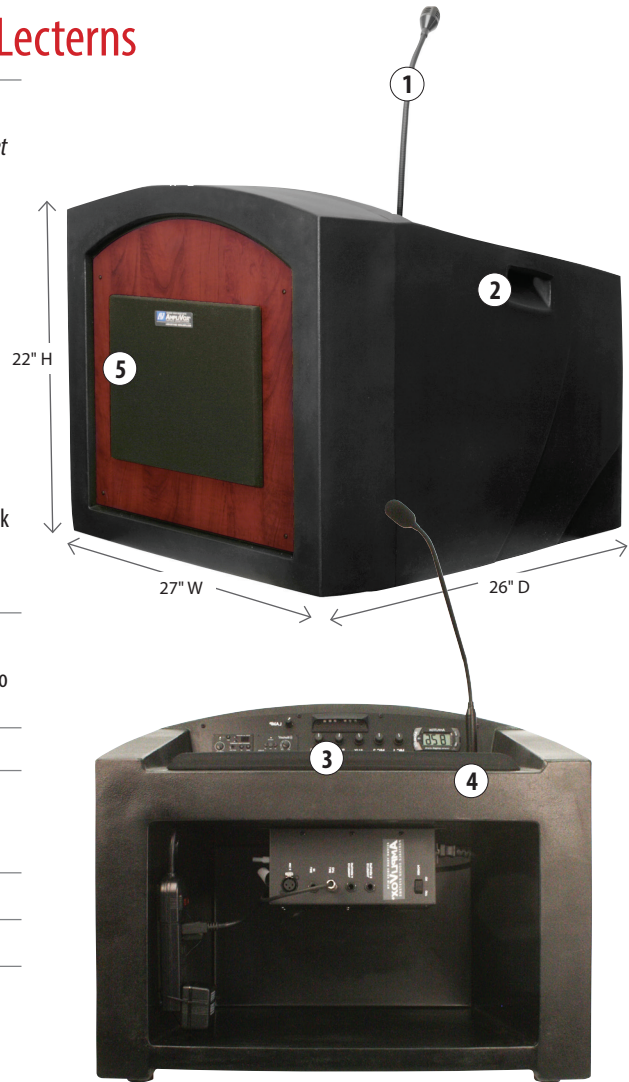

# 3240 Series Pinnacle Tabletop Multimedia Lecterns

FEATURES	21" Sensitive AmpliVox Electret Condenser Gooseneck Hot Mic ①
	Your choice of wireless mic ( <i>SW3240 only: Handheld, Lapel and Headset or Fleshtone Single-Ear Mic</i> )
	Built-in handles for portability ②
	Lightweight, weatherproof, waterproof, and virtually indestructible
	XLR cable allows you to connect to your in-house sound system
	Flat surface tabletop ③
	Soft cushion wrist rest/paper stop ④
Sculpted profile, radius corners	
Built-in <b>Bluetooth</b> ® module ( <i>SW3240 only</i> )	
Dual Presenter Option ( <i>SW3240 only</i> ): One presenter has an option to speak from wireless mic of their choice, while one speaks from lectern	
Plug and play: comes with 10' AC power cord ( <i>SW3240, ST3240 only</i> )	
AMPLIFIER & SPEAKERS (Sold Separately)	2 built-in Jensen design 6" x 8" oval speakers ⑤ <b>New!</b> 150 watt amp with UHF 16 Channel Frequency, from 584 MHz to 608 MHz, wireless receiver
SOUND COVERAGE	For audiences up to 1,940 people, rooms up to 19,450 sq. ft.
MATERIALS/ COLORS	Waterproof, durable, hard plastic shell with scratch resistant melamine panel; Available in Mahogany, Oak, Maple, Cherry, and White. <i>Custom colors for shell and wood inserts available</i>
WARRANTY	6 years on electronics, 12 years on shell
DIMENSIONS	22" H x 27" W x 26" D, Ships fully assembled