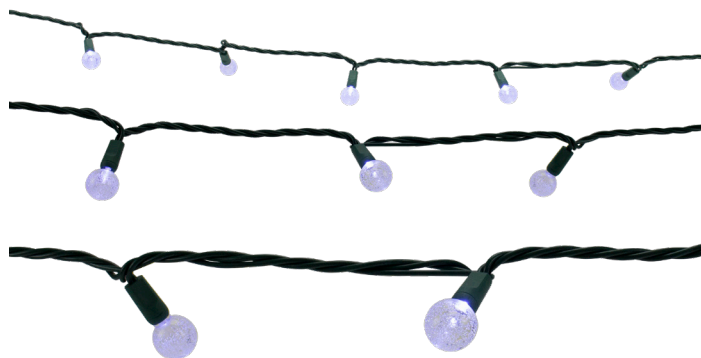

LED Lightstar Reel

p. 26

- Low-voltage, year-round, outdoor LED lighting

Incandescent Grade Light String

p. 27

- Traditional & economical Mini light strands
- Multiple color options

COMMERCIAL COAXIAL LED LIGHT STRING

5MM TWINKLE LED LIGHT STRING

5MM Twinkle LED Light String

- Slow, random twinkling effect
- 5mm wide angle lens for eye catching sparkle
- Connect end-to-end up to 210 watts
- 2-Blade socket with fused stacked plug
- cULus Listed for indoor/outdoor use
- 1 year limited lifetime warranty

5MM TWINKLE

PART NUMBER	COLOR	WIRE
17ft Light String • 4.8W per string • 50 Lights • 4" Spacing		
T5MM-50/4-G-BL-S	BLUE	GREEN
T5MM-50/4-G-GR-S	GREEN	GREEN
T5MM-50/4-G-MU-S	MULTI COLOR	GREEN
T5MM-50/4-G-RE-S	RED	GREEN
T5MM-50/4-G-PW-S	PURE WHITE	GREEN
T5MM-50/4-G-UWW-S	ULTRA WARM WHITE	GREEN
T5MM-50/4-W-UWW-S	ULTRA WARM WHITE	WHITE

G20 LED BUBBLE LIGHT STRING

LED G20 Bubble Light String

- Bubble glass style lens enhances sparkle
- Available in pure white or warm white
- Connect end-to-end up to 210 watts
- 2-Blade socket with fused stacked plug
- CASus Listed for indoor/outdoor use
- 1 year limited lifetime warranty