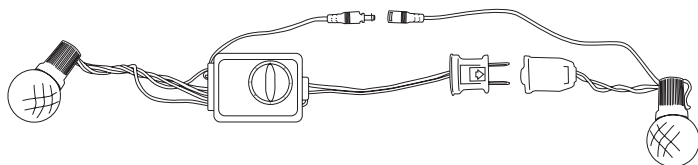

Connect multiple light strings end-to-end (up to 216W) by joining mating power and signal connections. The first controller in a series will control those that are interconnected