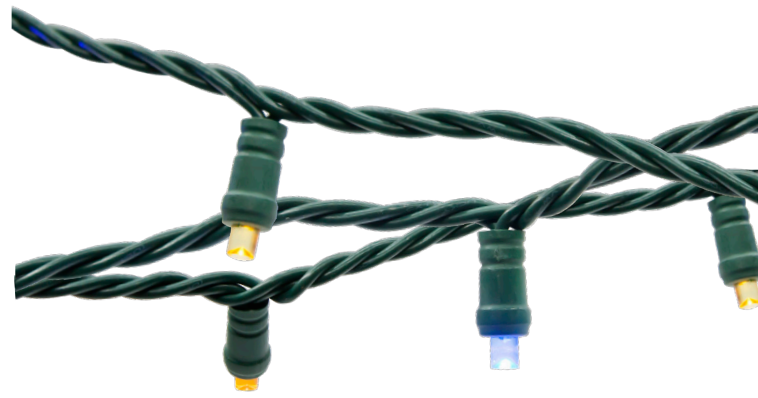

LED 5MM COAXIAL

PART NUMBER   COLOR   SPACING

12.5ft String • 2.4W per string • 25 LEDs • 6" Spacing • Smooth

5MM-25/6-G-BL	BLUE	GREEN
5MM-25/6-G-GR	GREEN	GREEN
5MM-25/6-G-MU	MULTI COLOR	GREEN
5MM-25/6-G-PW	PURE WHITE	GREEN
5MM-25/6-G-RE	RED	GREEN
5MM-25/6-G-UWW	ULTRA WARM WHITE	GREEN

25ft String • 4.8W per string • 50 LEDs • 6" Spacing • Smooth

5MM-50/6-G-UWW	ULTRA WARM WHITE	GREEN