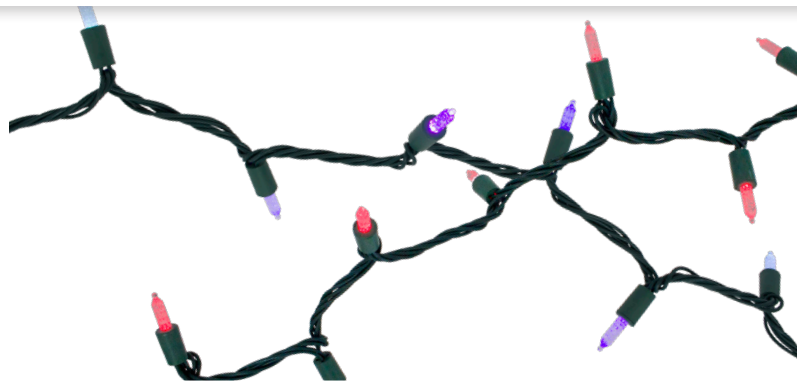

MINI LED RGB+WW LIGHT STRING

MINI LED RGB+WW Light String

- 8-mode RGB+WW control effect
- Faceted Mini style lens
- 6" lead, 4" tail, and RGB+WW controller
- 2-Blade socket with fused stacked plug
- Built-in 8-hour self-preservation feature (light string will automatically shut-off after 8 hours)
- UL Listed for indoor/outdoor use
- 1 year limited lifetime warranty

Visit www.AmericanLighting.com for product video

Specifications

Input voltage	120V AC, 60Hz
Colors	RGB+WW
Wattage	9.6W per string
Length	17.6ft
Maximum run	144W
Rating	UL Listed, Indoor/outdoor

MINI LED RGB+WW

PART NUMBER	COLOR	WIRE
17.6ft Light String • 9.6W per string • 50 Lights • 4" Spacing		
MINI-50/4-RGBW-S*	RGB+WW	GREEN

*While supplies last

Mini LED RGB+WW Controller Functions

1. Steady Warm White
2. Steady Multi-Color
3. Steady Red
4. Steady Blue
5. Warm White to Multi Change
6. Continuous Color Change
7. Auto 10 Minute: Function 1-6
8. Auto 24 Hour: Function 1-7

Connect multiple light strings end-to-end (up to 144W) by joining mating coaxial connections. Only the first string in a series requires the attached controller and plug; It can be removed from each adjoining light string in the series.