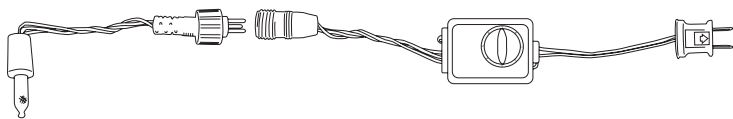

MINI LED RGB+WW LIGHT STRING

MINI LED RGB+WW Light String

- 8-mode RGB+WW control effect
- Faceted Mini style lens
- 6" lead, 4" tail, and RGB+WW controller
- 2-Blade socket with fused stacked plug
- Built-in 8-hour self-preservation feature (light string will automatically shut-off after 8 hours)
- UL Listed for indoor/outdoor use
- 1 year limited lifetime warranty

Connect multiple light strings end-to-end (up to 144W) by joining mating coaxial connections. Only the first string in a series requires the attached controller and plug; It can be removed from each adjoining light string in the series.