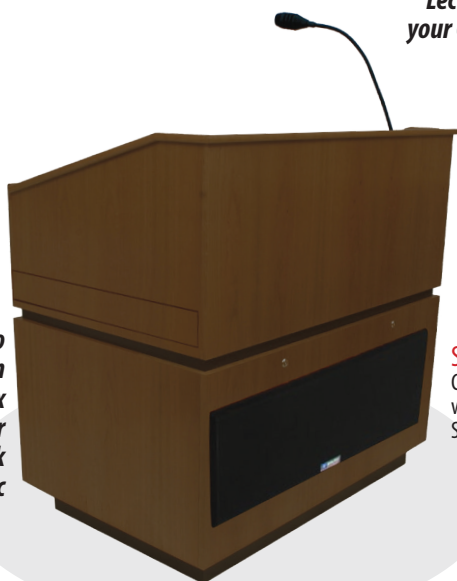

Coventry Lectern

Beautiful, Fully Customizable, Solid Wood Lectern

Freedom to
roam the room,
with included
wireless mic

- Extend your voice – with style – to Audiences up to 3,250 rooms up to 26,000 square feet with this sleek lectern
- The Sensitive AmpliVox Electret Condenser Gooseneck Hot Mic picks up your voice from up to 20" away
- AmpliVox speaker technology delivers clear, high-performance, lifelike sound to your audience with built-in Jensen design speakers
- Built-in **Bluetooth**® module (SW3030, SS3030) allows you to wirelessly stream sound from any Bluetooth-capable device
- In beautiful solid hardwood veneer, and contemporary construction beautiful styling and durability that will stand the test of time
- Store your audio visual equipment safely and securely, inside the storage bay with divider, shelf and double locking door
- Extra large work surface with durable black laminate coating will suit any presentation need
- Move this lectern easily, with the help of 4 industrial hidden casters (2 lock)

Dual Presenter Option

Only from
AmpliVox

Enjoy Dual Presenter Option with SW3030 :
One presenter has an option to speak from wireless mic
of their choice, while one speaks from Lectern

Customize any
Lectern with
your Company
Logo

Stand up to
20' away, with
Sensitive AmpliVox
Electret Condenser
Gooseneck
Hot Mic