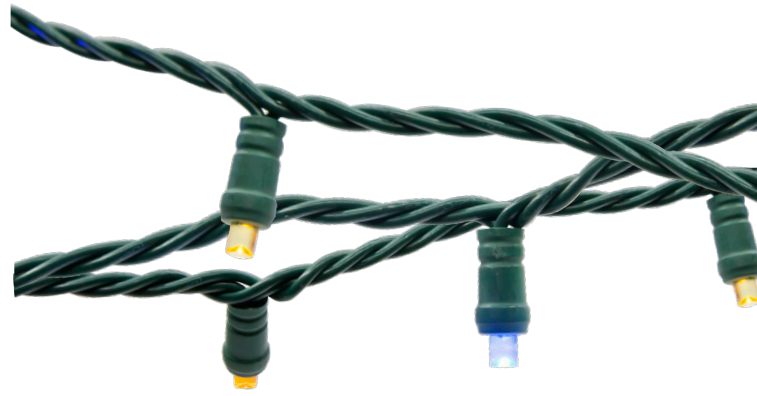

## Commercial Coaxial LED Light String

- Up to 90% energy savings over conventional light string
- Connect up to 125 light strings to a single power source using just one power adapter (LEDPWRCON-4A required for operation)
- 3 season warranty
- Coaxial power connection system provides strain relief; 20AWG wire supports long runs
- Long lasting and durable
- CSA/us Certified for indoor and outdoor use

## Specifications

Input voltage	120V AC, 60Hz
Colors	See individual product
Wattage	2.4W per string
Length	12.5ft
Maximum run	125 light strings (3,125 LEDs)
Dimming	10-100% with most dimmers
Rating	CSA Certified indoor/outdoor
Rated life	60,000 hrs (PW, UWW) 100,000 hrs (all other colors)

## LED 5MM COAXIAL

PART NUMBER	COLOR	SPACING
12.5ft String • 2.4W per string • 25 LEDs • Green wire • Smooth		
5MM-25/6-G-BL	BLUE	6"
5MM-25/6-G-GR	GREEN	6"
5MM-25/6-G-MU	MULTI COLOR	6"
5MM-25/6-G-PW	PURE WHITE	6"
5MM-25/6-G-RE	RED	6"
5MM-25/6-G-UWW	ULTRA WARM WHITE	6"

## LED MINI COAXIAL

PART NUMBER	COLOR	SPACING
12.5ft String • 2.4W per string • 25 LEDs • Green wire • Faceted		
MINI-25/6-G-BL	BLUE	6"
MINI-25/6-G-GR	GREEN	6"
MINI-25/6-G-MU	MULTI COLOR	6"
MINI-25/6-G-OR	ORANGE	6"
MINI-25/6-G-PI	PINK	6"
MINI-25/6-G-PW	PURE WHITE	6"
MINI-25/6-G-RE	RED	6"
MINI-25/6-G-UWW	ULTRA WARM WHITE	6"