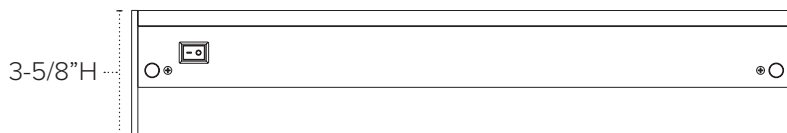

Technical Information

Series	ALC2
Input Voltage	120V AC, 60Hz
CCT	3000K
CRI	93+
Wattage	Up to 14W (see individual product)
Lumens	Up to 955Lm (see individual product)
Beam Angle	120°
Max Run	400W
Dimmable	5-100%
Mounting	Surface mount
Rating	cETLus Listed (dry location)
Rated Life	35,000 hrs