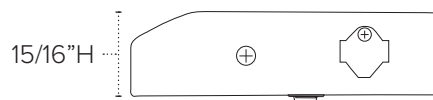

Technical Information

Series	ALC2
Input Voltage	120V AC, 60Hz
CCT	3000K
CRI	93+
Wattage	Up to 14W (see individual product)
Lumens	Up to 955Lm (see individual product)
Beam Angle	120°
Max Run	400W
Dimmable	5-100%
Mounting	Surface mount
Rating	cETLus Listed (dry location)
Rated Life	35,000 hrs