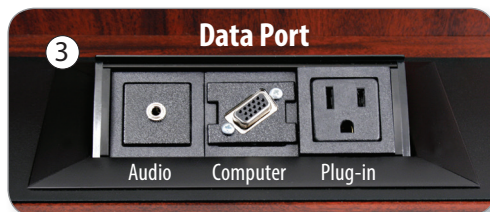

Available Finishes

NOTE: the SN3265 lectern is a special order custom made item, making it non-cancelable, non-returnable, and non-exchangeable.

Model #	Product Description	Product Wt.	Shp. Wt.	MSRP
SN3265	Visionary Multimedia Lectern	92 lbs	95 lbs	$1,558.00