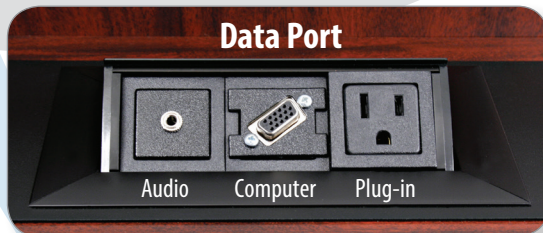

SN3265
Visionary Multimedia Lectern

Visionary Multimedia Lectern

The Ultimate lectern with a built-in LCD screen for dynamic presentations and editing capabilities.

- The Visionary Lectern is a complete small room solution for any training room, meeting room, classroom, boardroom, or hotel.
- The Data Port, mounted on the top reading surface, allows true plug and play laptop interface connection to the 17" LCD built into the face of the lectern.
- This integrated system is perfect for PowerPoint presentations, photo displays, training videos or display of hotel or company logos.
- The Data Port connections include a VGA, Stereo Audio, and 110 V Power Outlet.
- The Data Port is designed with a one touch flip-up door that brings all connections above the reading table for easy access.
- Designed with a contemporary look for a variety of venues
- Built-In LCD Screen with stereo speakers built in.
- 2 shelves behind lectern for extra storage
- 4 casters (2 locking) for easy transportation
- Ships fully assembled
- 6 year warranty

SN3265
Visionary
Multimedia
Lectern

SN3265 Visionary Multimedia Lectern

FEATURES	<p>Lectern with Built-In LCD Screen ①</p> <p>Stereo speakers built into LCD screen ②</p> <p>Features a Data Port with VGA, Stereo Audio and 110 V Power Outlet connections ③</p> <p>Data Port is designed with a fluid one touch flip-up door for easy access</p> <p>2 shelves behind lectern for extra storage ④</p> <p>4 casters (2 locking) for easy transportation ⑤</p>
MATERIALS/ COLORS	<p>Available in 5 colors: Mahogany, Cherry, Walnut, Natural Oak and Maple</p>
WARRANTY	6 Years
SPECIFICATIONS	<p>Product Dimensions: 47"H x 26"W x 21"D</p> <p>Shelf: (1) 24"W x 19"D</p>